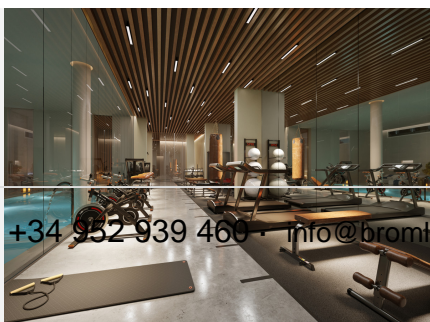

BROMLEY ESTATES

Marbella.

proportioned, featuring expansive terraces and solariums equipped with private pools, setting a new standard in luxury living.

Prioritizing the safety and peace of mind of its residents, this development stands as a secure haven within a gated community, reinforced by 24-hour surveillance, thereby establishing a benchmark in high-level security.

Elevate your living experience, where every detail is a reflection of luxury, comfort, and sustainable living, set against the picturesque backdrop of Marbella. Discover the epitome of luxurious living in a sanctuary where exclusivity meets tranquility, all within the heart of a city renowned for its vibrant lifestyle and stunning landscapes.