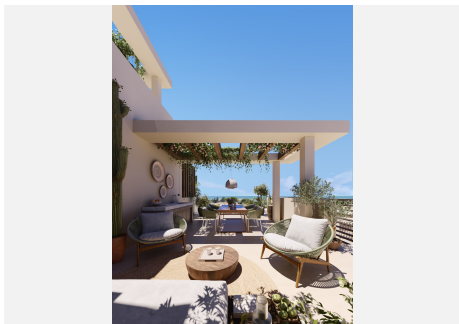

BROMLEY ESTATES

Marbella.

proportioned, featuring expansive terraces and solariums equipped with private pools, setting a new standard in luxury living.

Prioritizing the safety and peace of mind of its residents, this development stands as a secure haven within a gated community, reinforced by 24-hour surveillance, thereby establishing a benchmark in high-level security.

Elevate your living experience, where every detail is a reflection of luxury, comfort, and sustainable living, set against the picturesque backdrop of Marbella. Discover the epitome of luxurious living in a sanctuary where exclusivity meets tranquility, all within the heart of a city renowned for its vibrant lifestyle and stunning landscapes.