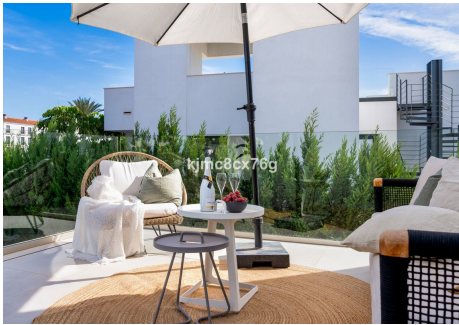

BROMLEY ESTATES

Marbella