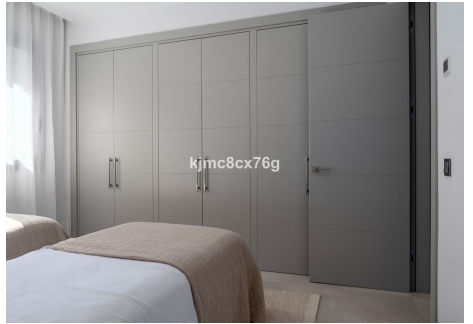

BROMLEY ESTATES

Marbella

Location is paramount, and this villa excels. A stone's throw from the Centro Plaza shopping centre and a short stroll from the beaches of Puerto Banús, its coveted location guarantees convenience at all times. The villa also offers ample parking, state-of-the-art security, high-speed wifi, and comes beautifully furnished in a palette of soft, luxurious tones.

In essence, this magnificent villa offers an unrivalled blend of luxury, design and location, making it a jewel in the crown of Marbella's real estate scene.