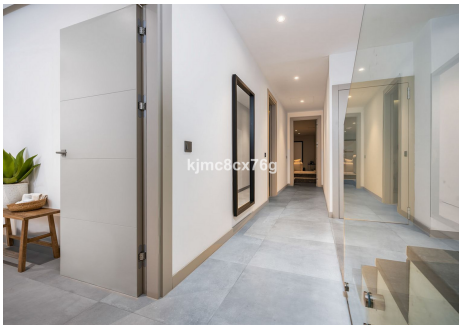

BROMLEY ESTATES

Marbella