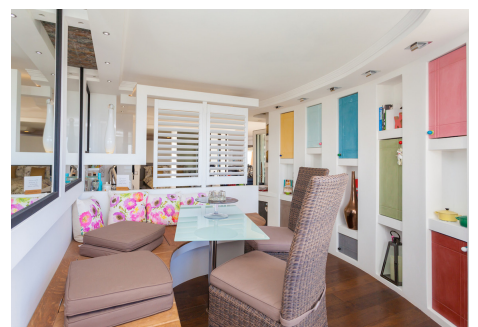

BROMLEY ESTATES

Marbella