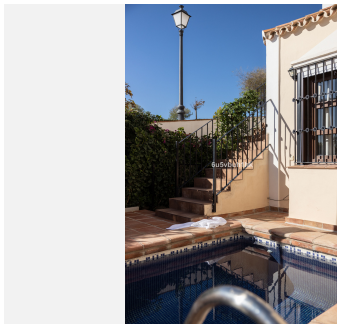

BROMLEY ESTATES

Marbella