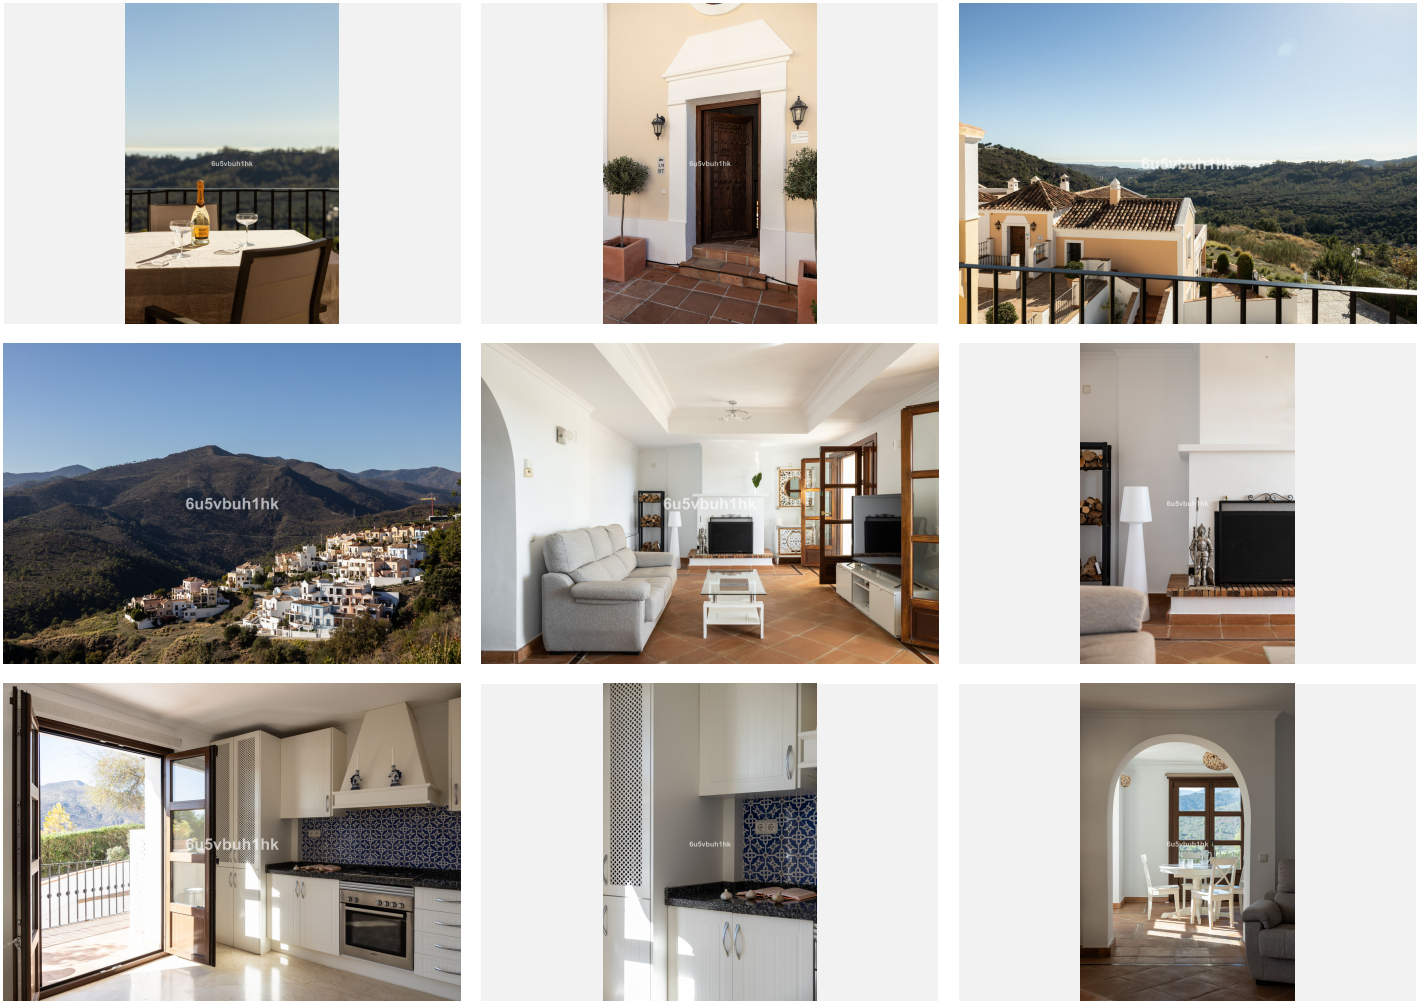

BROMLEY ESTATES

Marbella

The upper level features two good-sized en-suite bedrooms. The master bedroom is impressive with its private terrace and panoramic views. The lower level comprises 2 bedrooms, one with an en-suite bathroom. You have direct access to the outside area which is well maintained and features a plunge pool, fruit trees, and a grass area, ideal for outside living.

All rooms are spacious, and the home is built to a high standard with good finishes and well-maintained. Another feature, there is underfloor heating throughout the house.

There is a community pool and garage for 1 car and storage. Within a gated community with 24-hour security.

This house is full of character, it can be a nice family residential or a holiday home for rentals as it already has the tourist licenses in place.

Welcome to book your viewing!