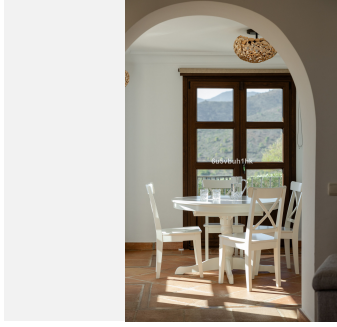

BROMLEY ESTATES

Marbella