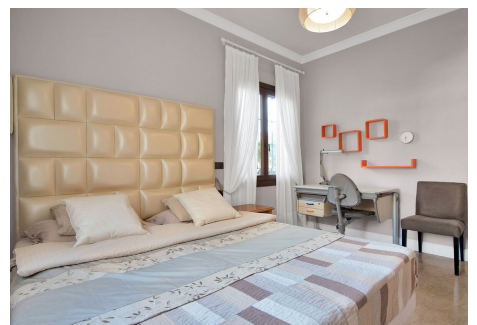

BROMLEY ESTATES

Marbella.