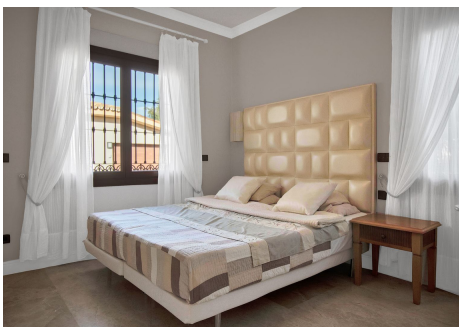

BROMLEY ESTATES

Marbella