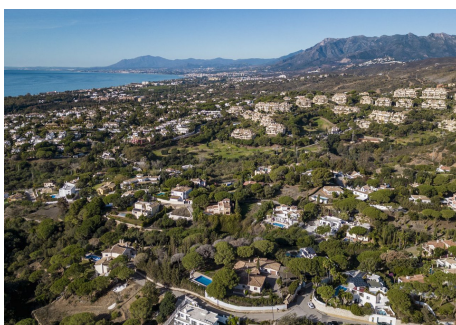

BROMLEY ESTATES

Marbella

hot conditioning in all rooms (Daikin), underfloor heating, Paradox security system (Canada).

One in-built garage for a big car, a covered space for 4-5 cars and additional parking space in front of the house, BBQ lounge of 70m² with open air entirely equipped kitchen, a swimming-pool 5,3 x 9,7m with open air shower, decorated by travertine stone.

Two separate entrances permitting to split the house in two independent parts with a second car access.