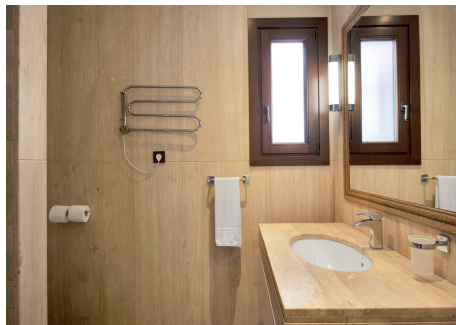

BROMLEY ESTATES

Marbella.