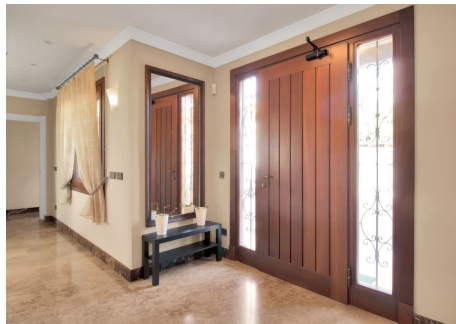

BROMLEY ESTATES

Marbella