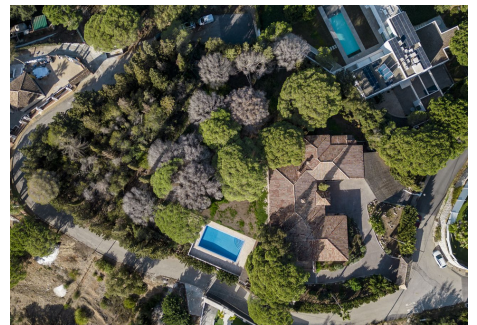

BROMLEY ESTATES

Marbella

hot conditioning in all rooms (Daikin), underfloor heating, Paradox security system (Canada).

One in-built garage for a big car, a covered space for 4-5 cars and additional parking space in front of the house, BBQ lounge of 70m² with open air entirely equipped kitchen, a swimming-pool 5,3 x 9,7m with open air shower, decorated by travertine stone.

Two separate entrances permitting to split the house in two independent parts with a second car access.