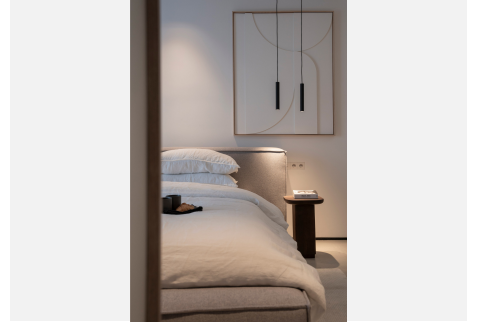

BROMLEY ESTATES

Marbella.