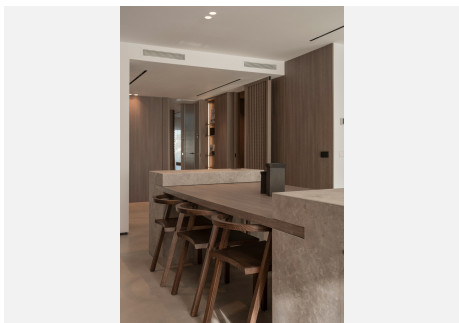

BROMLEY ESTATES

Marbella.