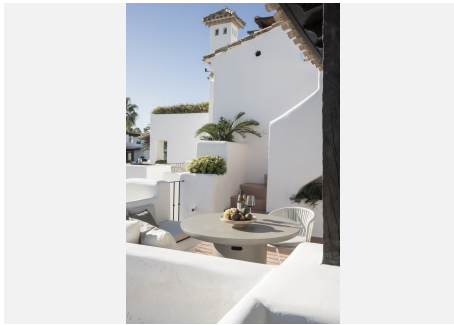

BROMLEY ESTATES

Marbella.