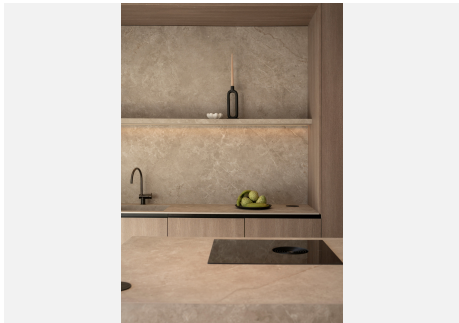

BROMLEY ESTATES

Marbella.