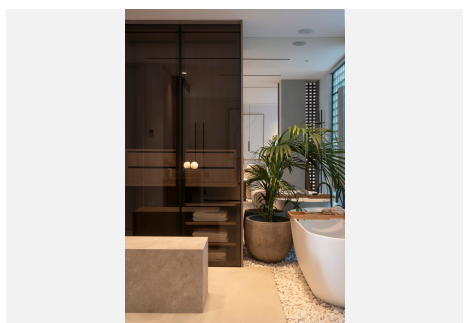

BROMLEY ESTATES

Marbella.