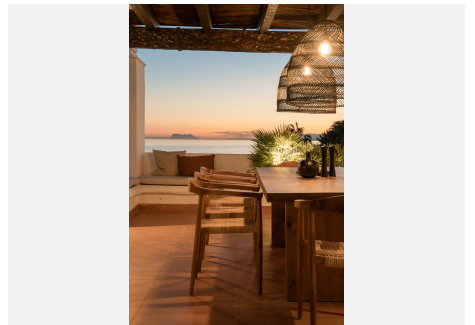

BROMLEY ESTATES

Marbella