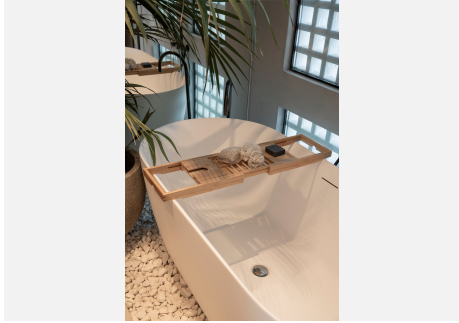

BROMLEY ESTATES

Marbella.