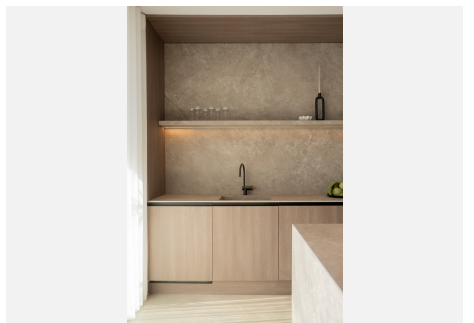

BROMLEY ESTATES

Marbella.