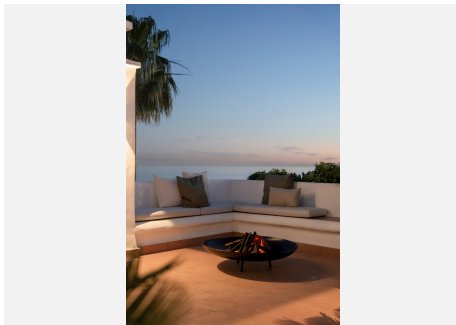

BROMLEY ESTATES

Marbella