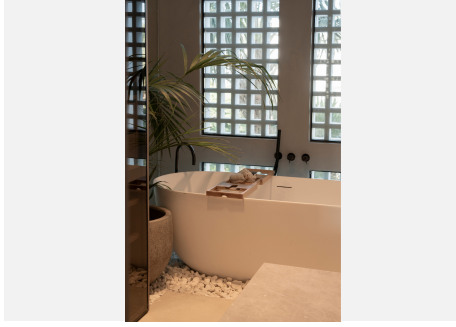

BROMLEY ESTATES

Marbella