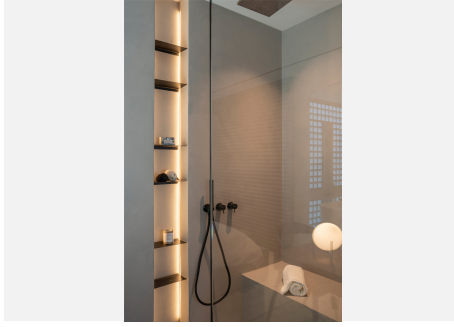

BROMLEY ESTATES

Marbella.