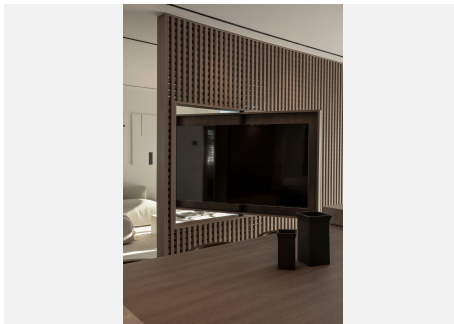

BROMLEY ESTATES

Marbella.