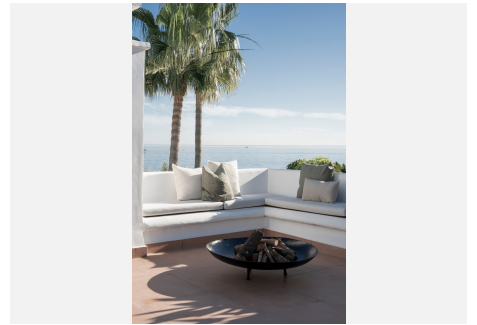

BROMLEY ESTATES

Marbella.