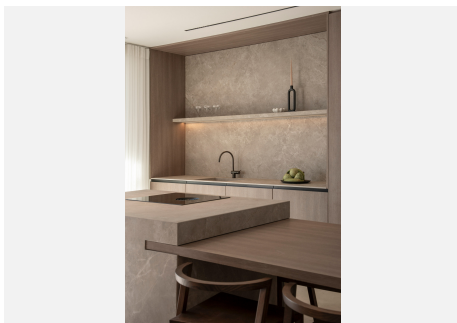

BROMLEY ESTATES

Marbella.