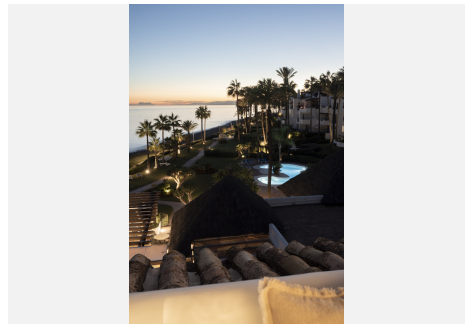

BROMLEY ESTATES

Marbella