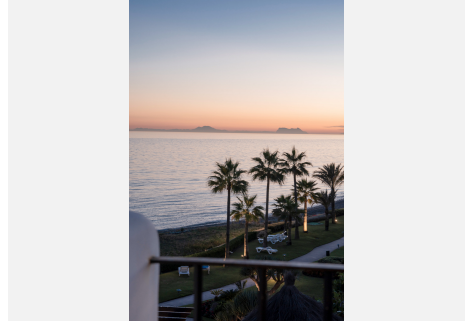

BROMLEY ESTATES

Marbella