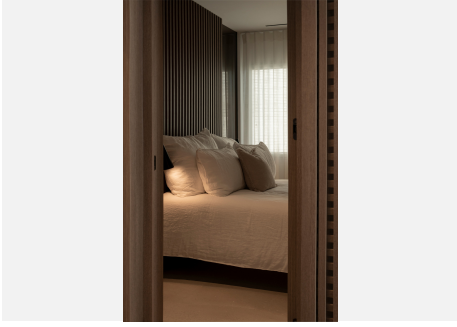

BROMLEY ESTATES

Marbella