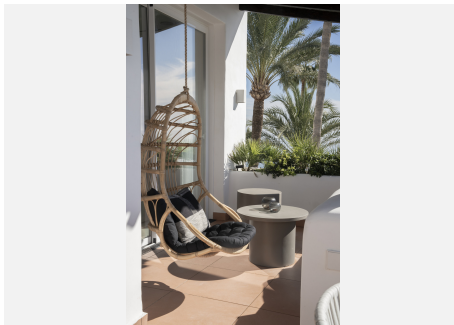

BROMLEY ESTATES

Marbella.