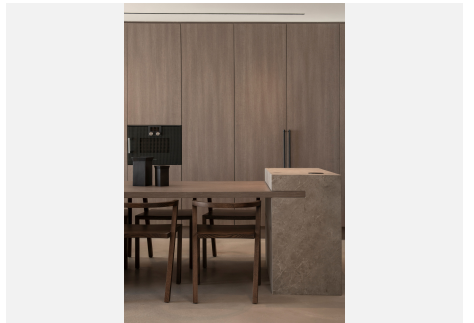

BROMLEY ESTATES

Marbella.