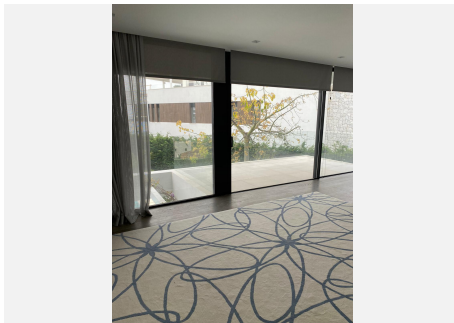

BROMLEY ESTATES

Marbella