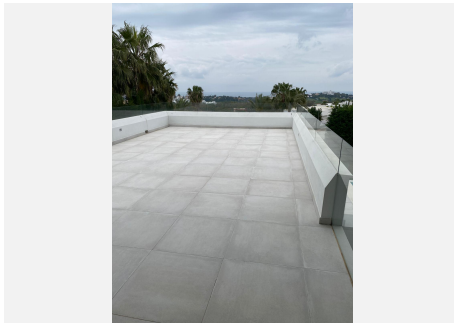

BROMLEY ESTATES

Marbella