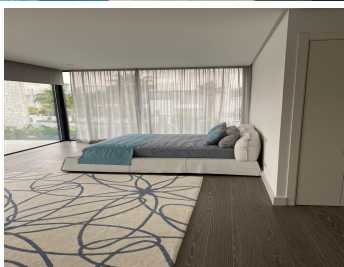

BROMLEY ESTATES

Marbella

HOUSE 5 BEDROOMS 6.5 BATHROOMS IN BENAHAVIS

📍 Benahavis

REF# BEMR4584259 €3,950,000

BEDS

5

BATHS

6.5

BUILT

717 m²

PLOT

1268 m²

A selected community of 14 five-bedroom villas located in Benahavis, in the most up-and-coming parts of Marbella. It is an area dotted with villas and attractively laid out apartments, and from its private settings enjoys an almost 360-degree view of golf courses, mountains and, of course, the coastline from Marbella towards Estepona.

Set roughly midway between the sea and the town of Benahavis – the gated community is peacefully located at a stone throw from everything, such as three golf courses, restaurants, shops, a supermarket and a bilingual international school.

The villa feature sophisticated modern architectural design and open-plan layouts. Spacious, stylish and rich in natural light, the rooms and terraces are designed to make the most of the stunning views that surround your property, with creative design meeting the finest materials, construction standards and the latest technology to create luxuriously modern homes for the 21st century.

+34 952 939 460 · info@bromleyestatesmarbella.com Urbanizacion El Rosario, CN340, Km 188, Marbella, Malaga 29603