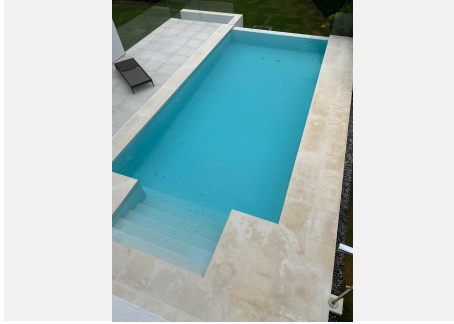

BROMLEY ESTATES

Marbella