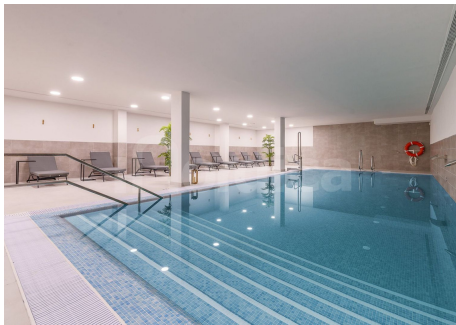

BROMLEY ESTATES

Marbella