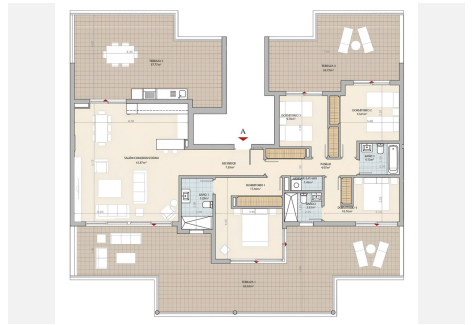

BROMLEY ESTATES

Marbella