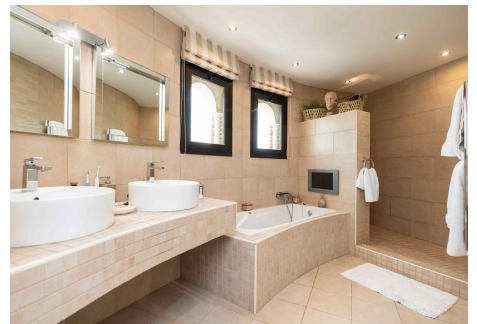

BROMLEY ESTATES

Marbella

Ascending to the upper level, the master bedroom suite commands attention with its gracefully curved walls, a covered terrace boasting sea views, and a luxurious bathroom appointed with double vanity units, an oversized walk-in shower, and a bath equipped with a TV screen. Three additional bedrooms and two bathrooms are also conveniently located on this floor.

Descending to the lower level reveals a captivating discotheque exuding Moorish charm, complete with its own bar, alongside a single-car garage. There is also a separate apartment comprising a lounge, kitchen, two bedrooms and bathroom—perfect for residing in while renting out the entire villa or providing a private space for relatives or teenagers.

Exquisitely presented, this villa truly warrants a personal viewing.

+34 952 939 460 • info@bromleyestatesmarbella.com • Urbanización El Rosario, CN340, Km 188, Marbella, Malaga 29603