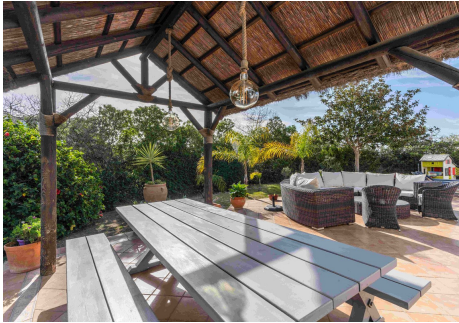

BROMLEY ESTATES

Marbella

Ascending to the upper level, the master bedroom suite commands attention with its gracefully curved walls, a covered terrace boasting sea views, and a luxurious bathroom appointed with double vanity units, an oversized walk-in shower, and a bath equipped with a TV screen. Three additional bedrooms and two bathrooms are also conveniently located on this floor.

Descending to the lower level reveals a captivating discotheque exuding Moorish charm, complete with its own bar, alongside a single-car garage. There is also a separate apartment comprising a lounge, kitchen, two bedrooms and bathroom—perfect for residing in while renting out the entire villa or providing a private space for relatives or teenagers.

Exquisitely presented, this villa truly warrants a personal viewing.

+34 952 939 460 • info@bromleyestatesmarbella.com • Urbanización El Rosario, CN340, Km 188, Marbella, Malaga 29603