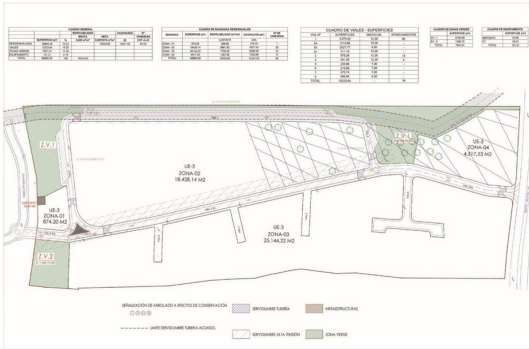

## RESIDENTIAL PLOT BEDROOMS BATHROOMS IN NUEVA ANDALUCIA

📍 Nueva Andalucia

REF# BEMR4644928 €10,000,000

BEDS

BATHS

BUILT

m<sup>2</sup>

PLOT

15576 m<sup>2</sup>

Exceptional plot of approx. 15,576 m<sup>2</sup> in one of the best areas of Marbella, in Nueva Andalucia, 1,5 Km from Puerto Banus. It is in the phase of the reparcelling project. The estimation is that once the reparcelling is finished there will be 11 plots of approximately 825 m<sup>2</sup> each one, with a buildability of 30,7% and an occupation of 25%.