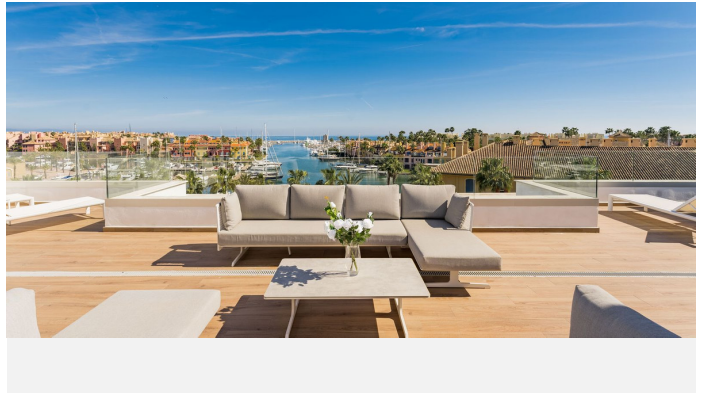

BROMLEY ESTATES

Marbella

PENTHOUSE 4 BEDROOMS 4 BATHROOMS IN SOTOGRANDE PUERTO

📍 Sotogrande Puerto

REF# BEMR4646233 €1,700,000

BEDS

4

BATHS

4

BUILT

202 m²

TERRACE

114 m²

EXCLUSIVE LUXURY PENTHOUSE WITH LARGE SOLARIUM in SOTOGRANDE MARINA, in PERFECT LOCATION, CLOSE TO A GREAT NUMBER OF SHOPS AND LEISURE PLACES, THE BEACH, GOLF AND SPORTS AREAS. With EXCELLENT VIEWS OF THE SEA AND THE MARINA. Located in one of the most exclusive destinations on the Costa del Sol, this property combines elegance, privacy, quality and location. Sotogrande is known for its exclusive atmosphere and proximity to world-class golf courses, marinas and magnificent beaches. This property is located in a building with modern design and excellent finishes. Every detail has been carefully considered to offer a supreme experience. These are two joined penthouses that offer spacious and bright spaces. With a generous surface area, this home enjoys a spacious attic living room with direct access to the terrace, ideal for relaxing, entertaining and enjoying the impressive views of the marina and the sea. This property also offers a variety of luxury amenities and qualities to satisfy the most demanding tastes. With 24-hour security and restricted access, it offers complete peace of mind. An exclusive lifestyle, with access to private clubs, top-notch restaurants, nautical activities and internationally renowned golf courses.

+34 952 939 460 · info@bromleyestatesmarbella.com Urbanizacion El Rosario, CN340, Km 188, Marbella, Malaga 29603