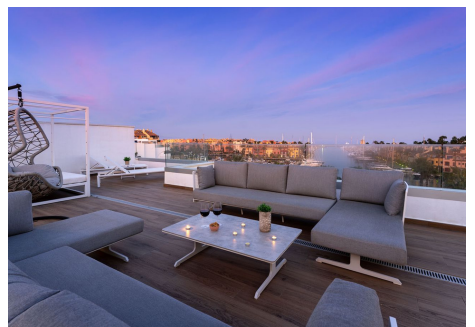

BROMLEY ESTATES

Marbella