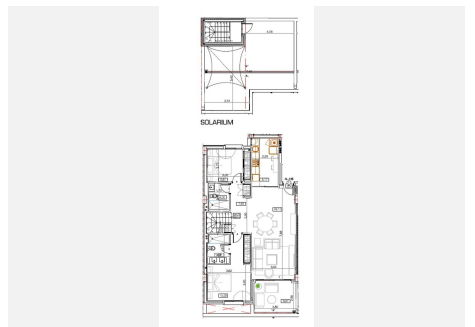

BROMLEY ESTATES

Marbella