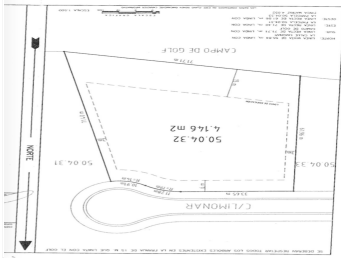

BROMLEY ESTATES

Marbella

RESIDENTIAL PLOT BEDROOMS BATHROOMS IN SOTOGRANDE ALTO

📍 Sotogrande Alto

REF# BEMR4646272 €1,000,000

BEDS

BATHS

BUILT

PLOT

m²

4146 m²

"Frontline golf plot located in an exclusive community in Sotogrande. Situated facing south, the plot offers privacy within a cul-de-sac, ensuring exclusive access to the property. Stunning sea views can be enjoyed from the second level."