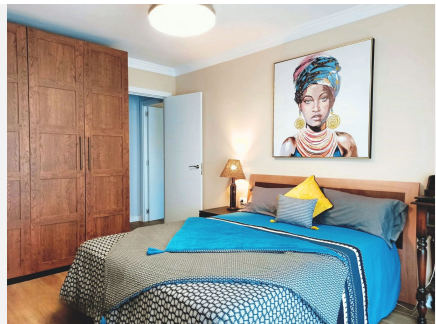

BROMLEY ESTATES

Marbella.

My spacious and elegant kitchen is ready to awaken your culinary senses, with silestone finishes and integrated appliances that await your favourite recipes. The promise of practicality and beauty extends to every corner, including parking options right on the harbour, adding convenience to the beauty of living here.

I invite you to discover me, to feel the sea breeze and to be part of this unique enclave. I am one of "the houses that speaks for itself", waiting for you to write chapters of happiness together. Contact us and let me guide you to your new home in Puertomarina.