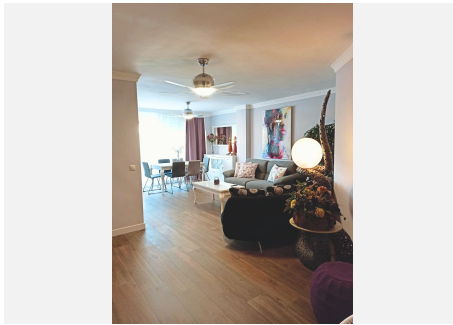

BROMLEY ESTATES

Marbella.

My spacious and elegant kitchen is ready to awaken your culinary senses, with silestone finishes and integrated appliances that await your favourite recipes. The promise of practicality and beauty extends to every corner, including parking options right on the harbour, adding convenience to the beauty of living here.

I invite you to discover me, to feel the sea breeze and to be part of this unique enclave. I am one of "the houses that speaks for itself", waiting for you to write chapters of happiness together. Contact us and let me guide you to your new home in Puertomarina.