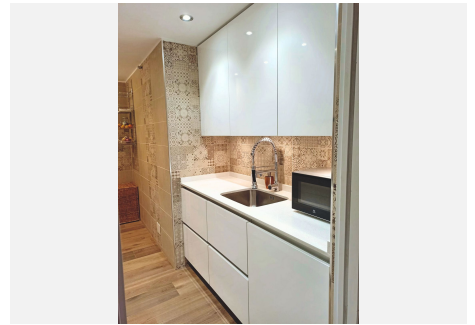

BROMLEY ESTATES

Marbella.

My spacious and elegant kitchen is ready to awaken your culinary senses, with silestone finishes and integrated appliances that await your favourite recipes. The promise of practicality and beauty extends to every corner, including parking options right on the harbour, adding convenience to the beauty of living here.

I invite you to discover me, to feel the sea breeze and to be part of this unique enclave. I am one of "the houses that speaks for itself", waiting for you to write chapters of happiness together. Contact us and let me guide you to your new home in Puertomarina.