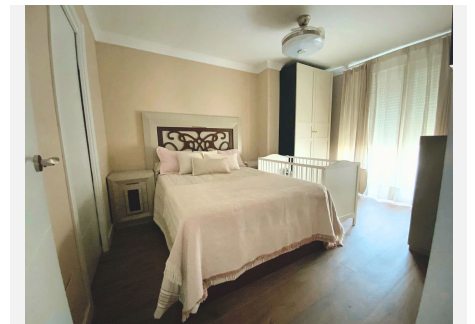

BROMLEY ESTATES

Marbella.

My spacious and elegant kitchen is ready to awaken your culinary senses, with silestone finishes and integrated appliances that await your favourite recipes. The promise of practicality and beauty extends to every corner, including parking options right on the harbour, adding convenience to the beauty of living here.

I invite you to discover me, to feel the sea breeze and to be part of this unique enclave. I am one of "the houses that speaks for itself", waiting for you to write chapters of happiness together. Contact us and let me guide you to your new home in Puertomarina.