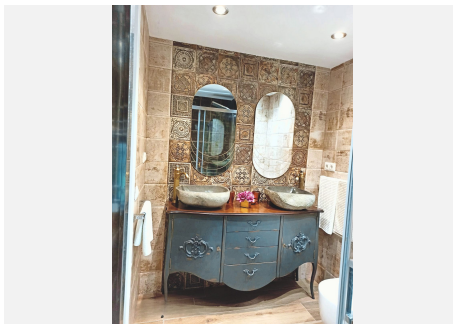

BROMLEY ESTATES

Marbella.

My spacious and elegant kitchen is ready to awaken your culinary senses, with silestone finishes and integrated appliances that await your favourite recipes. The promise of practicality and beauty extends to every corner, including parking options right on the harbour, adding convenience to the beauty of living here.

I invite you to discover me, to feel the sea breeze and to be part of this unique enclave. I am one of "the houses that speaks for itself", waiting for you to write chapters of happiness together. Contact us and let me guide you to your new home in Puertomarina.