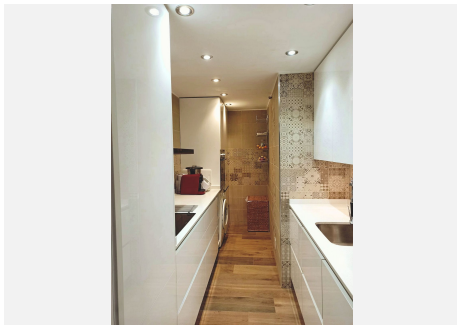

BROMLEY ESTATES

Marbella.

My spacious and elegant kitchen is ready to awaken your culinary senses, with silestone finishes and integrated appliances that await your favourite recipes. The promise of practicality and beauty extends to every corner, including parking options right on the harbour, adding convenience to the beauty of living here.

I invite you to discover me, to feel the sea breeze and to be part of this unique enclave. I am one of "the houses that speaks for itself", waiting for you to write chapters of happiness together. Contact us and let me guide you to your new home in Puertomarina.