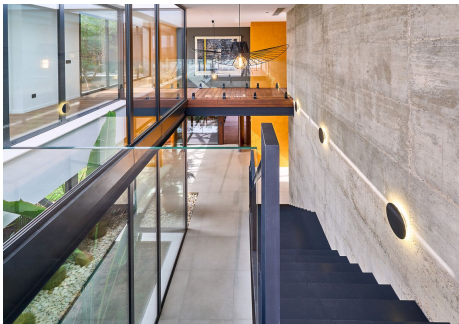

BROMLEY ESTATES

Marbella