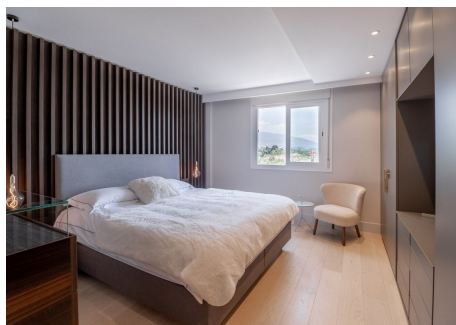

BROMLEY ESTATES

Marbella.

distance of Puerto Banús, you can explore its lively marina, luxury boutiques and exquisite restaurants. The charm of this place will captivate you, offering a wide variety of experiences and entertainment. In short, this modern 2-bedroom flat is a true gem that combines style, comfort and a privileged location. & if you are looking for a new home in the heart of the Costa del Sol, look no further; this flat has everything you need to enjoy life to the fullest in Puerto Banús and create unforgettable memories.