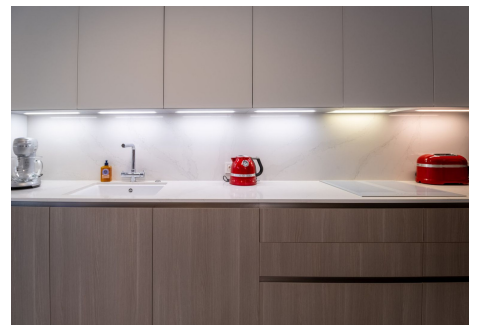

BROMLEY ESTATES

Marbella.

distance of Puerto Banús, you can explore its lively marina, luxury boutiques and exquisite restaurants. The charm of this place will captivate you, offering a wide variety of experiences and entertainment. In short, this modern 2-bedroom flat is a true gem that combines style, comfort and a privileged location. & if you are looking for a new home in the heart of the Costa del Sol, look no further; this flat has everything you need to enjoy life to the fullest in Puerto Banús and create unforgettable memories.