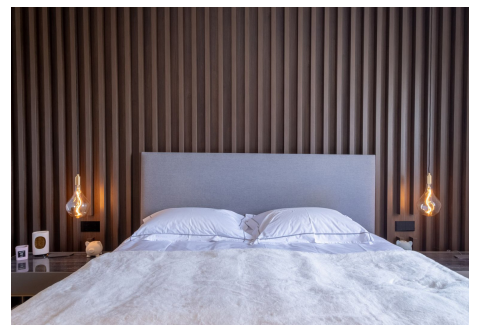

BROMLEY ESTATES

Marbella.

distance of Puerto Banús, you can explore its lively marina, luxury boutiques and exquisite restaurants. The charm of this place will captivate you, offering a wide variety of experiences and entertainment. In short, this modern 2-bedroom flat is a true gem that combines style, comfort and a privileged location. & if you are looking for a new home in the heart of the Costa del Sol, look no further; this flat has everything you need to enjoy life to the fullest in Puerto Banús and create unforgettable memories.