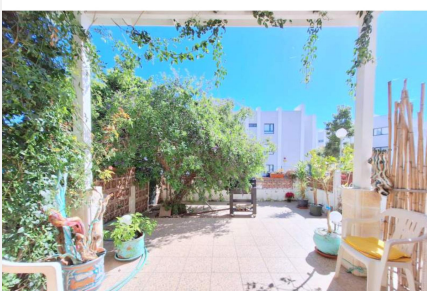

BROMLEY ESTATES

Marbella