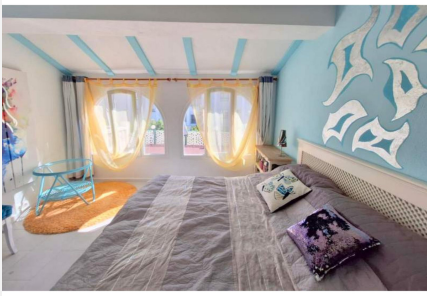

BROMLEY ESTATES

Marbella