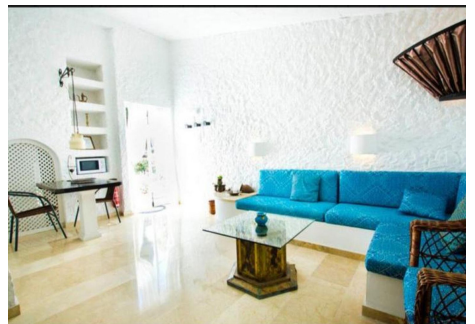

Recently renovated yet retaining all of its original charm the property resembles a tropical oasis with its numerous palm trees and flower beds, lawned terraces and romantic shaded courtyards. Its secluded location makes it possible to truly escape the crowds at this relaxing and tranquil retreat whilst still being able to enjoy the nightlife of Puerto Banús and Marbella.

# BROMLEY ESTATES

*Marbella.*

guests plus extra beds.

The Cortijo comes together with a fully separate big independent Villa, which is the Main House. This exclusive private Villa has its own unique style with beams on the ceiling, large open spaces and pretty corners everywhere. It has its own exotic garden, walk-in pool & outdoor jacuzzi. There are 4 bedrooms/1 large bathroom with separate shower and 2 bathrooms with shower & toilet, sleeping max 11 guests with extra beds/cots in some of the rooms.