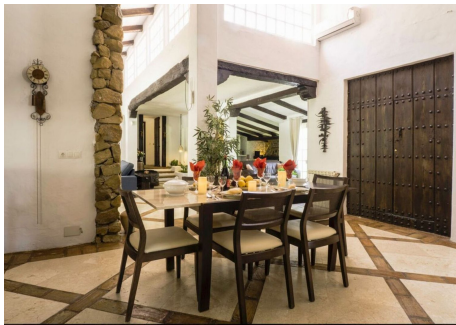

BROMLEY ESTATES

Marbella.

guests plus extra beds.

The Cortijo comes together with a fully separate big independent Villa, which is the Main House. This exclusive private Villa has its own unique style with beams on the ceiling, large open spaces and pretty corners everywhere. It has its own exotic garden, walk-in pool & outdoor jacuzzi. There are 4 bedrooms/1 large bathroom with separate shower and 2 bathrooms with shower & toilet, sleeping max 11 guests with extra beds/cots in some of the rooms.