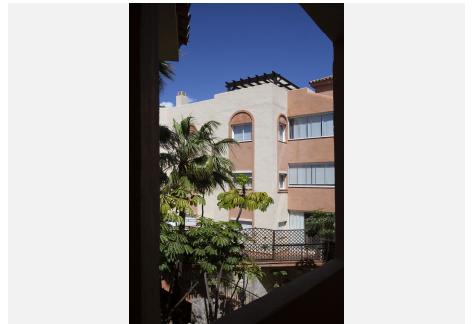

2

BUILT

75 m²

TERRACE

90 m²

Welcome to luxury in the heart of Paraiso Riviera, Riviera del Sol.

Perched atop a majestic edifice, this penthouse apartment offers a panoramic spectacle of the azure Mediterranean Sea, captivating its residents with breathtaking vistas that stretch as far as the eye can behold.

BROMLEY ESTATES

Marbella

Stepping outside onto the glazed terrace, you are enveloped in an ambiance of serenity and splendour where you can sit and enjoy your morning coffee and pastries,

Al fresco living reaches new heights as you reach the solarium with stunning views of the Mediterranean Sea and sun, The panoramic vistas of the coastline and beyond serve as a constant reminder of the privileged lifestyle that awaits within this well maintained residence.

Residents of this prestigious address also enjoy access to an array of amenities, including meticulously landscaped gardens, a sparkling swimming pool, gym and 24-hour security for ultimate peace of mind.

In summary, this magnificent penthouse apartment epitomizes luxury living at its finest, offering a harmonious blend of sophistication, comfort, and unparalleled vistas that elevate the senses and redefine coastal living in Riviera del Sol.