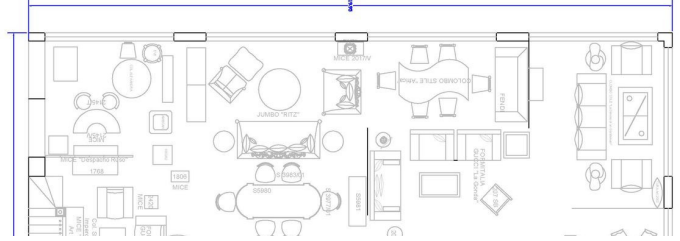

BROMLEY ESTATES

Marbella

COMMERCIAL PREMISES BEDROOMS 1 BATHROOM IN PUERTO BANÚS

📍 Puerto Banús

REF# BEMR4676059 €6,000,000

BEDS

BATHS

BUILT

1

412 m²

Commercial Premises, Puerto Banús, Costa del Sol.
Built 412 m².

Setting : Town, Commercial Area.
Condition : Excellent.
Climate Control : Air Conditioning.