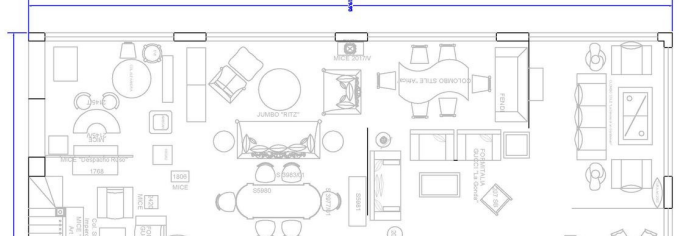

BROMLEY ESTATES

Marbella.

COMMERCIAL PREMISES BEDROOMS 1 BATHROOM IN PUERTO BANÚS

📍 Puerto Banús

REF# BEMR4676059 €5,000,000

BEDS

BATHS

BUILT

1

412 m²

Commercial Premises, Puerto Banús, Costa del Sol.
Built 412 m².

Setting : Town, Commercial Area.
Condition : Excellent.
Climate Control : Air Conditioning.