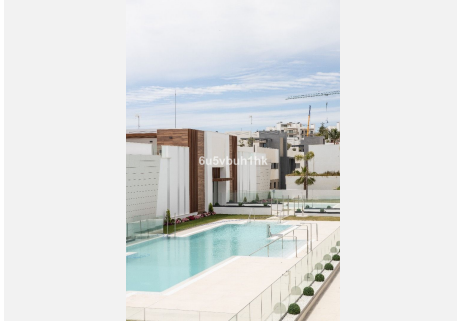

BROMLEY ESTATES

Marbella