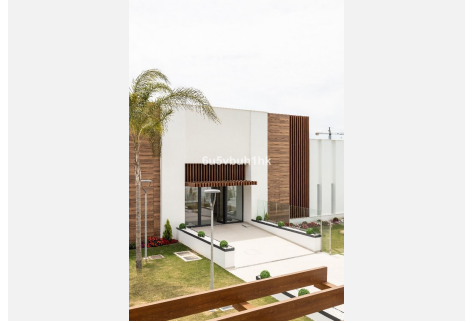

BROMLEY ESTATES

Marbella