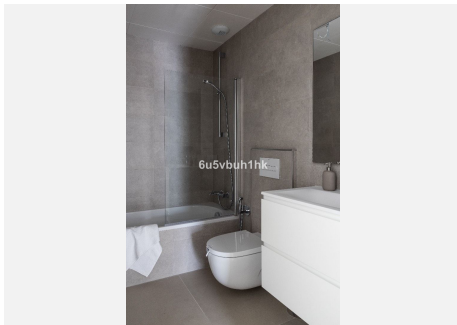

BROMLEY ESTATES

Marbella