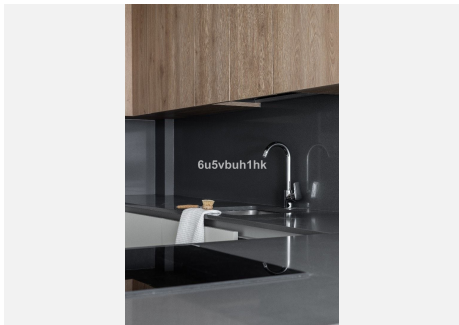

BROMLEY ESTATES

Marbella