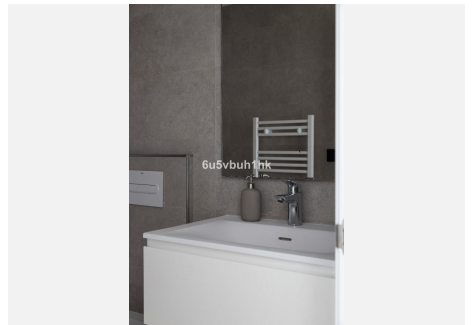

BROMLEY ESTATES

Marbella