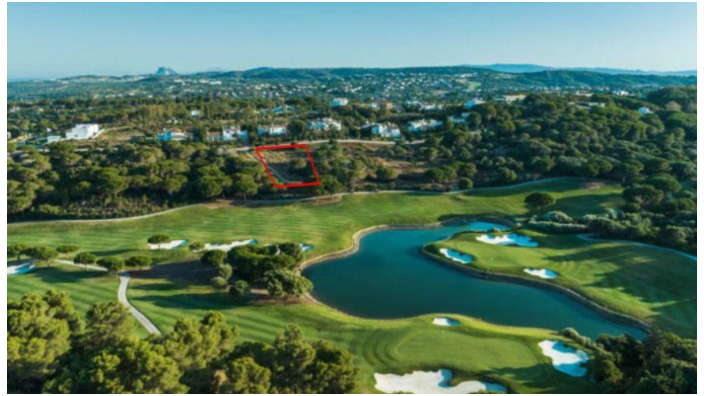

BROMLEY ESTATES

Marbella

RESIDENTIAL PLOT BEDROOMS BATHROOMS IN SOTOGRADE

📍 Sotogrande

REF# BEMR4682359 €690,000

BEDS

BATHS

BUILT

m²

PLOT

3023 m²

Residential Plot, Sotogrande, Costa del Sol.

Garden/Plot 3023 m².

Setting : Frontline Golf, Close To Golf, Close To Schools, Urbanisation.

Orientation : South West.

Condition : Excellent.

Pool : Room For Pool.

Views : Golf.

Security : Gated Complex, 24 Hour Security.

Category : Golf, Resale, With Planning Permission.