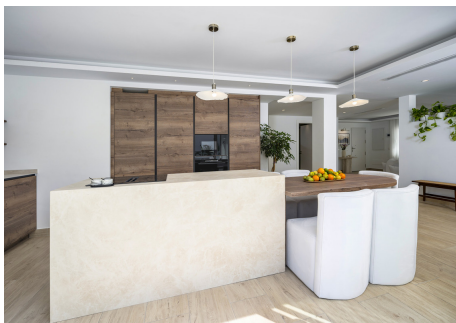

BROMLEY ESTATES

Marbella.