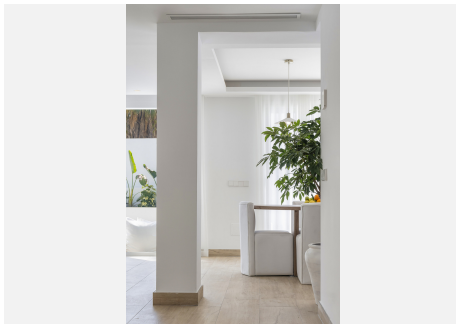

BROMLEY ESTATES

Marbella

The property is ideally located, surrounded by an abundance of shops and restaurants. A quick drive will take you to Puerto Banús and the beach, and for golf enthusiasts, several courses are within easy reach. The privileged location makes this property ideal for year-round rental. To top it all off, the villa allows for the construction of a second level, offering future expansion possibilities.