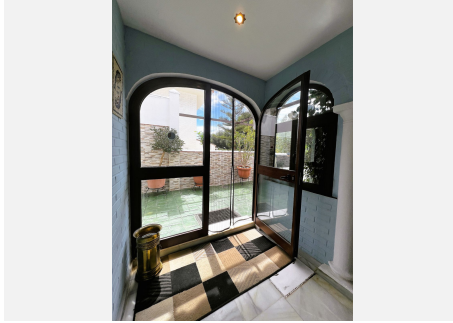

BROMLEY ESTATES

Marbella