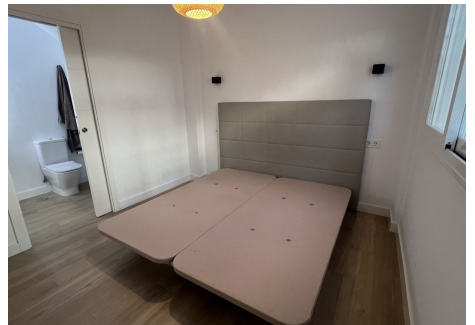

BROMLEY ESTATES

Marbella

This house is equipped with pre-installations for air-conditioning, and for a jacuzzi on the roof terrace, ideal for relaxing while enjoying the view. Additionally, photovoltaic solar panels have been installed, demonstrating a commitment to energy efficiency and the use of renewable energy sources.

The high-quality construction is reflected through the materials used, carefully implemented insulation, and moisture-proof treatment with warranty, ensuring a durable and comfortable home. With plenty of natural light and breathtaking views, this house is ready to move into, offering an exceptional living environment to its future residents.