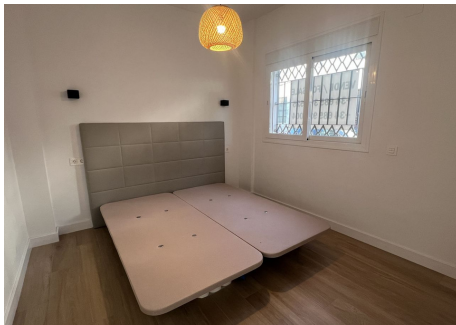

BROMLEY ESTATES

Marbella

This house is equipped with pre-installations for air-conditioning, and for a jacuzzi on the roof terrace, ideal for relaxing while enjoying the view. Additionally, photovoltaic solar panels have been installed, demonstrating a commitment to energy efficiency and the use of renewable energy sources.

The high-quality construction is reflected through the materials used, carefully implemented insulation, and moisture-proof treatment with warranty, ensuring a durable and comfortable home. With plenty of natural light and breathtaking views, this house is ready to move into, offering an exceptional living environment to its future residents.