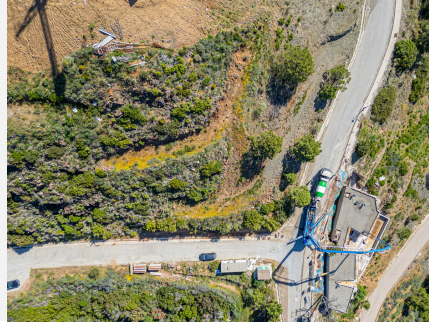

BROMLEY ESTATES

Marbella