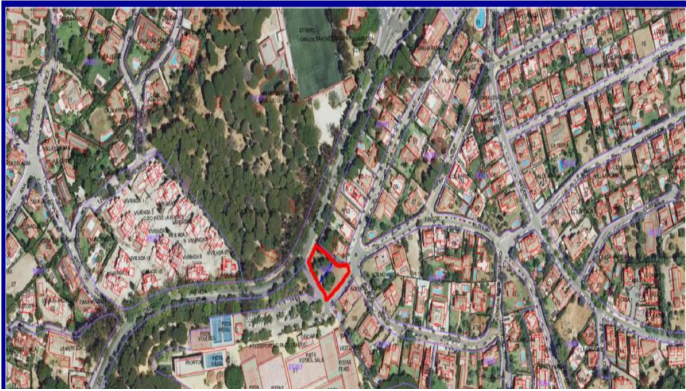

BROMLEY ESTATES

Marbella

RESIDENTIAL PLOT BEDROOMS BATHROOMS IN MARBELLA

📍 Marbella

REF# BEMR4727779 €1,590,000

BEDS

BATHS

BUILT

PLOT

827 m²

1102 m²

Two joined urban plots for sale! with or without current Villa Project. 1102m² total plot surface of the joined two plots. Plot number 1 – 582m², plot number 2 – 520m². Total buildability 0.40 = 441 m², total occupation 35% = 386 m²