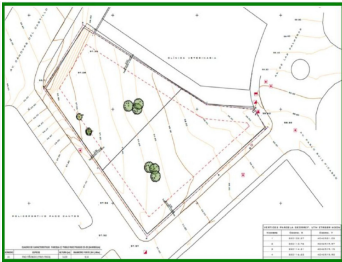

BROMLEY ESTATES

Marbella

RESIDENTIAL PLOT BEDROOMS BATHROOMS IN MARBELLA

📍 Marbella

REF# BEMR4727779 €1,590,000

BEDS

BATHS

BUILT

PLOT

827 m²

1102 m²

Two joined urban plots for sale! with or without current Villa Project. 1102m² total plot surface of the joined two plots. Plot number 1 – 582m², plot number 2 – 520m². Total buildability 0.40 = 441 m², total occupation 35% = 386 m²