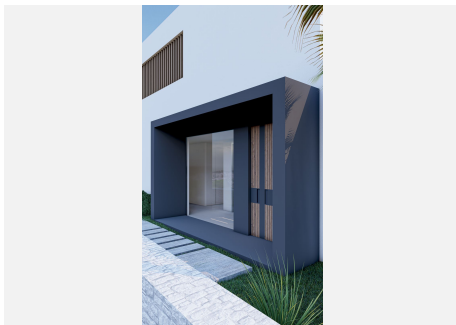

BROMLEY ESTATES

Marbella

Great investment for those families looking for their dream home in a quiet area, surrounded by nature and just 5 minutes from all kinds of amenities.

Distances:

Málaga International Airport: 45 min

Gibraltar International Airport: 15 min.

Marbella: 25 min.

Estepona: 15 min.

Sotogrande: 5 min.

+34 952 939 460 · info@bromleyestatesmarbella.com Urbanización El Rosario, CN340, Km 188, Marbella, Málaga 29603