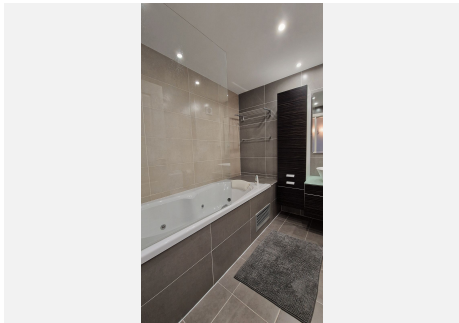

BROMLEY ESTATES

Marbella