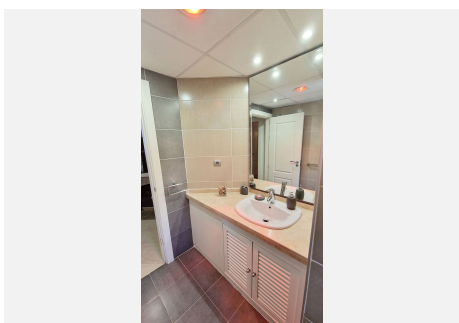

BROMLEY ESTATES

Marbella