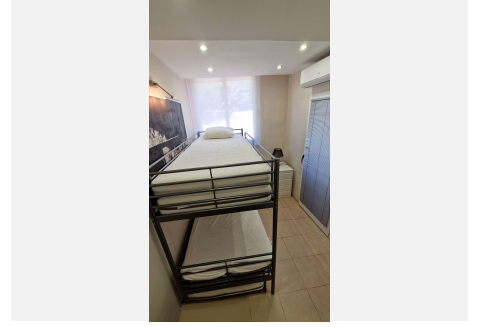

BROMLEY ESTATES

Marbella