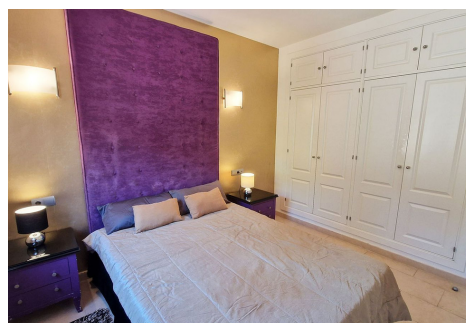

BROMLEY ESTATES

Marbella