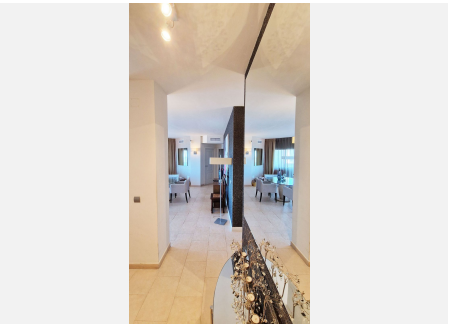

BROMLEY ESTATES

Marbella

breath-taking sea view, it is highly advisable not to delay too long to view it, as quality apartments are selling quite quickly now!

+34-952 939 460 - info@bromleyestatesmarbella.com | Urbanizacion El Rosario, CN340, Km 188, Marbella, Malaga 29603