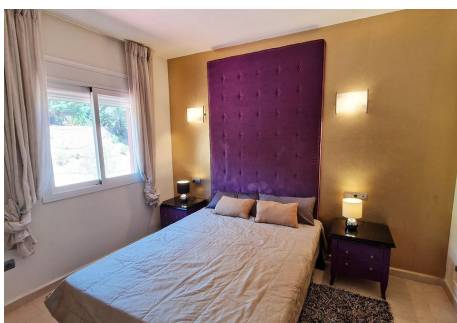

BROMLEY ESTATES

Marbella