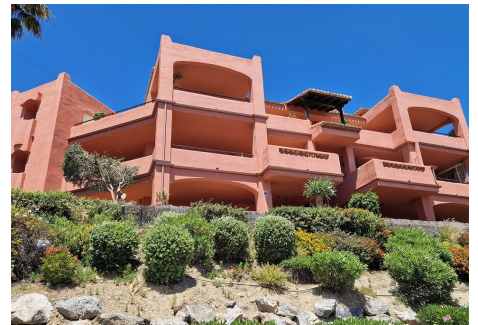

BROMLEY ESTATES

Marbella