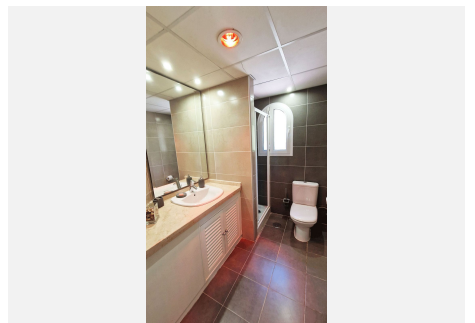

BROMLEY ESTATES

Marbella