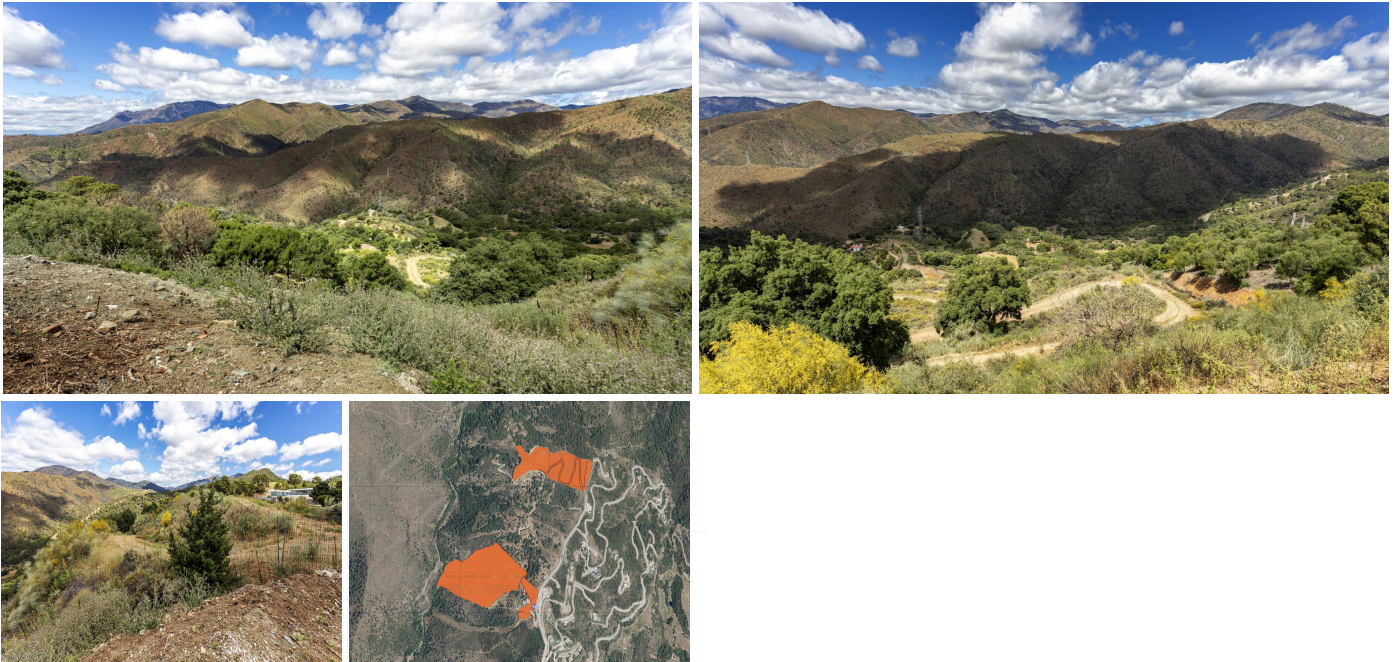

BROMLEY ESTATES

Marbella

PLOT BEDROOMS BATHROOMS IN BENAHAVIS

📍 Benahavis

REF# BEMR4741804 €5,068,000

BEDS

BATHS

BUILT

PLOT

m²

50680 m²

One expansive plot has just become available in the highly sought-after Monte Mayor area.

Surrounded by stunning modern villas and breathtaking landscapes, these plot presents a perfect opportunity for discerning investors.

Key Features:

Prime Location: Nestled in an area renowned for its beauty and exclusivity.

Infrastructure Ready: All essential utilities, including electricity, water, and road access, are conveniently located nearby and ready for connection.

Spectacular Views: Enjoy unparalleled views of the mountains and the sea, with a desirable southwest orientation.

Don't miss out on this rare chance to invest in one of the most coveted areas, where luxury and natural beauty blend seamlessly.