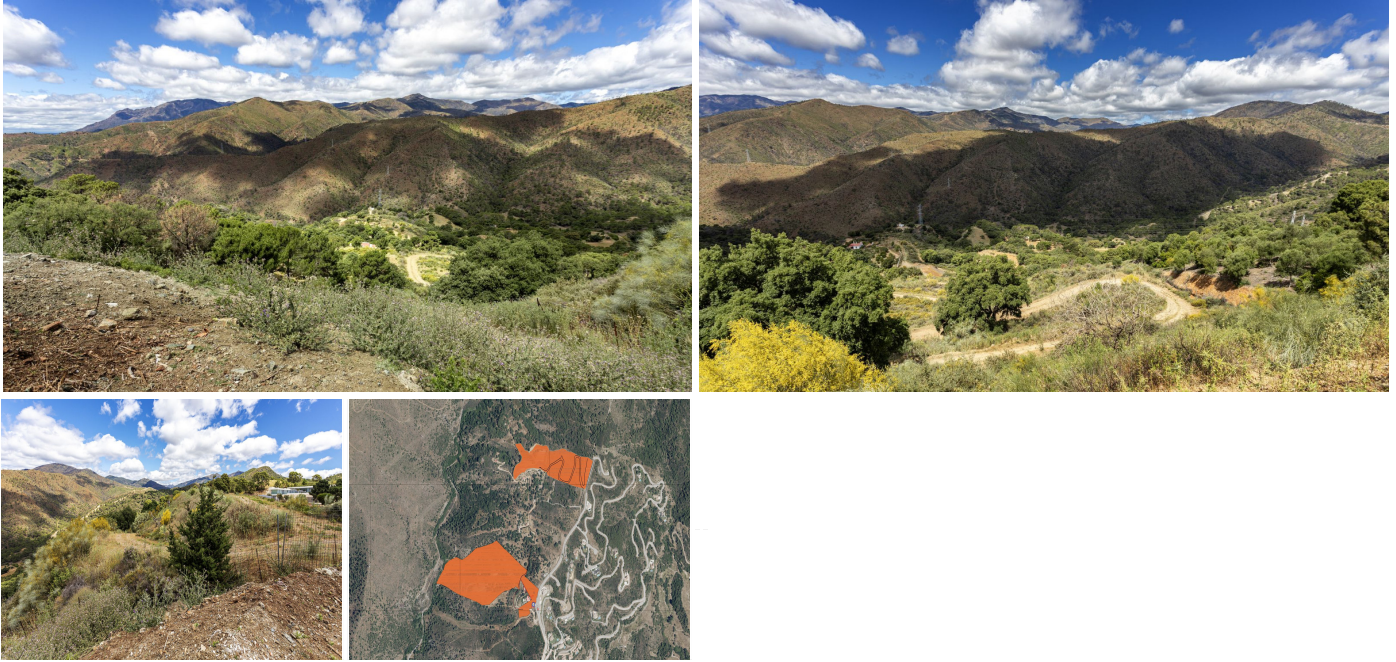

BROMLEY ESTATES

Marbella

PLOT BEDROOMS BATHROOMS IN BENAHAVIS

📍 Benahavis

REF# BEMR4741804 €5,068,000

BEDS

BATHS

BUILT

PLOT

m²

50680 m²

One expansive plot has just become available in the highly sought-after Monte Mayor area.

Surrounded by stunning modern villas and breathtaking landscapes, these plot presents a perfect opportunity for discerning investors.

Key Features:

Prime Location: Nestled in an area renowned for its beauty and exclusivity.

Infrastructure Ready: All essential utilities, including electricity, water, and road access, are conveniently located nearby and ready for connection.

Spectacular Views: Enjoy unparalleled views of the mountains and the sea, with a desirable southwest orientation.

Don't miss out on this rare chance to invest in one of the most coveted areas, where luxury and natural beauty blend seamlessly.