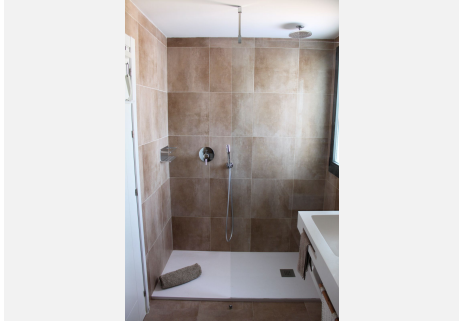

BROMLEY ESTATES

Marbella