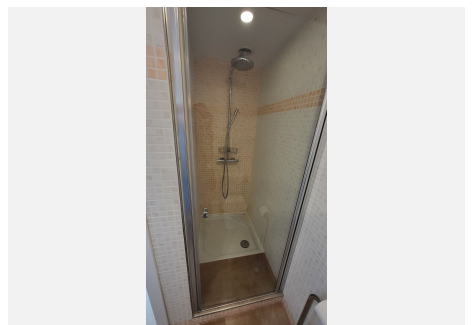

BROMLEY ESTATES

Marbella