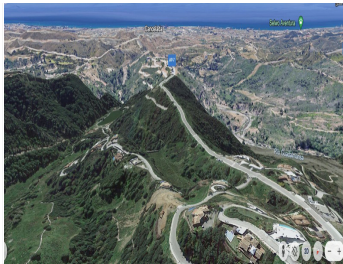

BROMLEY ESTATES

Marbella

RESIDENTIAL PLOT BEDROOMS BATHROOMS IN BENAHAIVIS

📍 Benahavis

REF# BEMR4742425 €750,000

BEDS

BATHS

BUILT

PLOT

m²

3553 m²

Monte Mayor: Big plot with open views This plot is in the perfect setting to build a villa overlooking the green mountains of Benahavis and the lake in Monte Mayor. Monte Mayor is a gated urbanization, surrounded by green mountains, it is the ideal place to live as a family and get away from the hustle and bustle of the coast, but also only 15min by car from Puerto Banus and the village of Benahavis, the gastronomic jewel of the Costa del Sol