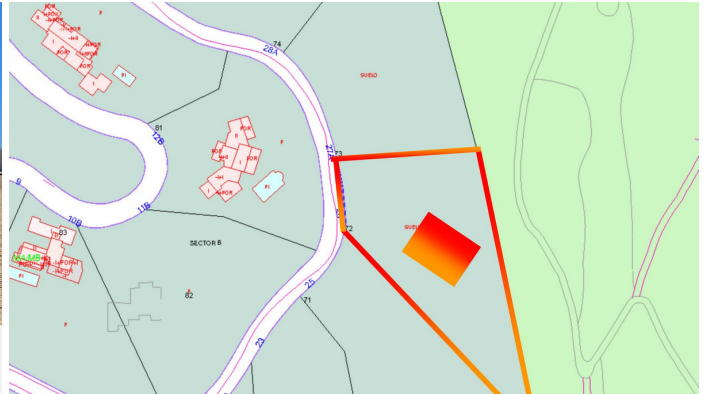

BROMLEY ESTATES

Marbella

RESIDENTIAL PLOT BEDROOMS BATHROOMS IN BENAHAIVIS

📍 Benahavis

REF# BEMR4742425 €750,000

BEDS

BATHS

BUILT

PLOT

m²

3553 m²

Monte Mayor: Big plot with open views This plot is in the perfect setting to build a villa overlooking the green mountains of Benahavis and the lake in Monte Mayor. Monte Mayor is a gated urbanization, surrounded by green mountains, it is the ideal place to live as a family and get away from the hustle and bustle of the coast, but also only 15min by car from Puerto Banus and the village of Benahavis, the gastronomic jewel of the Costa del Sol