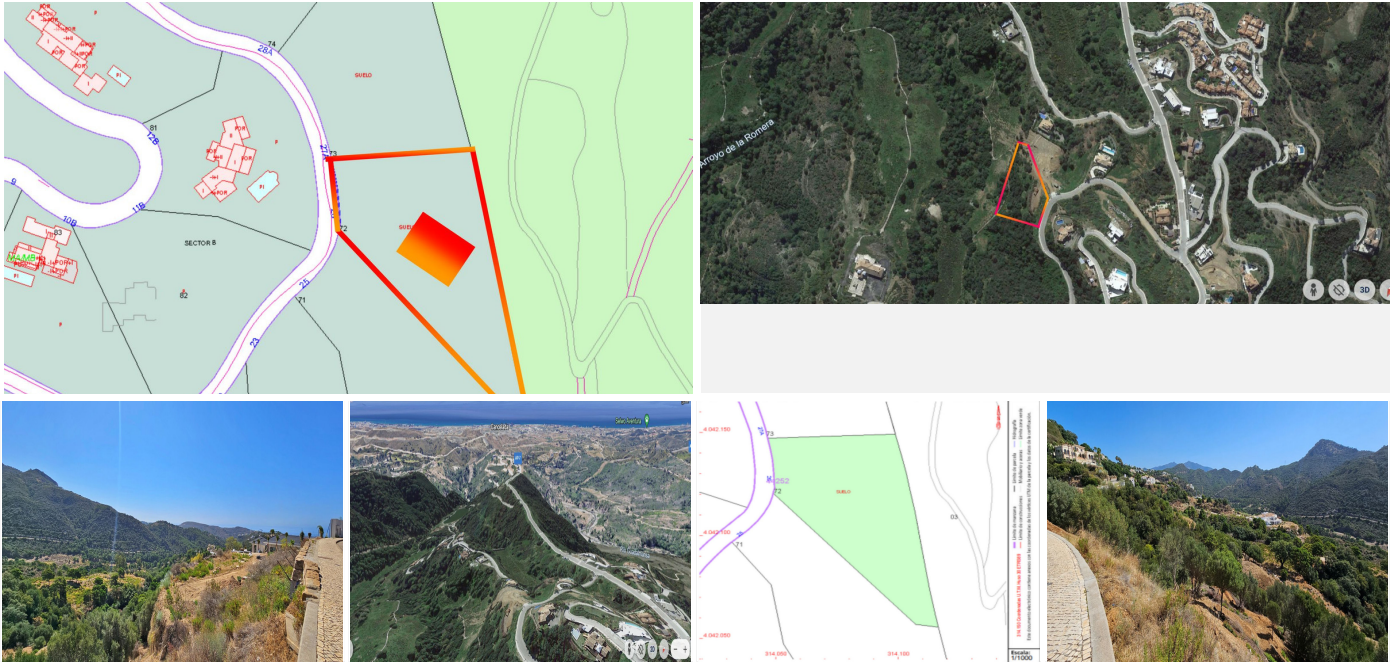

BROMLEY ESTATES

Marbella

RESIDENTIAL PLOT BEDROOMS BATHROOMS IN BENAHAIVIS

📍 Benahavis

REF# BEMR4742425 €750,000

BEDS

BATHS

BUILT

PLOT

m²

3553 m²

Monte Mayor: Big plot with open views This plot is in the perfect setting to build a villa overlooking the green mountains of Benahavis and the lake in Monte Mayor. Monte Mayor is a gated urbanization, surrounded by green mountains, it is the ideal place to live as a family and get away from the hustle and bustle of the coast, but also only 15min by car from Puerto Banus and the village of Benahavis, the gastronomic jewel of the Costa del Sol