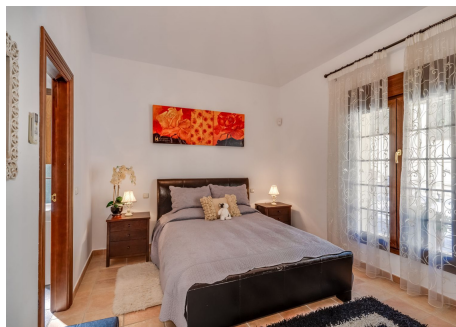

BROMLEY ESTATES

Marbella

Utilities : Electricity, Telephone.

+34 952 939 460 · info@bromleyestatesmarbella.com Urbanizacion El Rosario, CN340, Km 188, Marbella, Malaga 29603