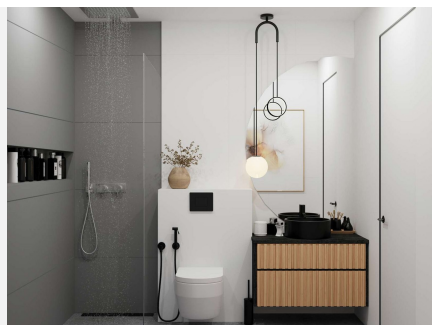

BROMLEY ESTATES

Marbella.

The property has a parking space.

There are many details and decoration elements that make this property an idyllic place to enjoy your life in Marbella:

- Aluminum windows Reynaers (Belgium)
- frameless glazing systems Albert Genau (Austria)
- hidden interior doors
- natural materials used: wood and stone
- sanitary appliances of German manufacturers
- Built-in touch light switches, different light scenes
- individually designed furniture and wardrobes
- built-in Miele appliances
- individual paintings for this project

You must see it for yourself. Call us now to visit.