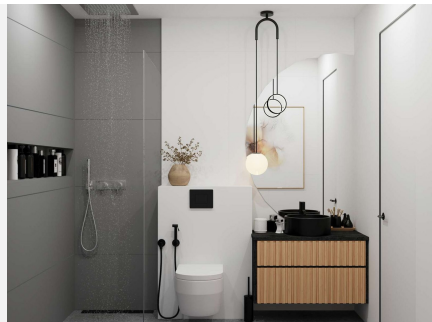

BROMLEY ESTATES

Marbella.

The property has a parking space.

There are many details and decoration elements that make this property an idyllic place to enjoy your life in Marbella:

- Aluminum windows Reynaers (Belgium)
- frameless glazing systems Albert Genau (Austria)
- hidden interior doors
- natural materials used: wood and stone
- sanitary appliances of German manufacturers
- Built-in touch light switches, different light scenes
- individually designed furniture and wardrobes
- built-in Miele appliances
- individual paintings for this project

You must see it for yourself. Call us now to visit.