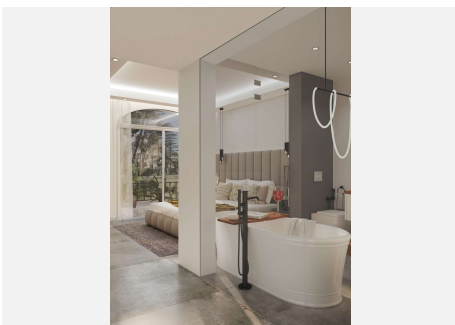

BROMLEY ESTATES

Marbella.

The property has a parking space.

There are many details and decoration elements that make this property an idyllic place to enjoy your life in Marbella:

- Aluminum windows Reynaers (Belgium)
- frameless glazing systems Albert Genau (Austria)
- hidden interior doors
- natural materials used: wood and stone
- sanitary appliances of German manufacturers
- Built-in touch light switches, different light scenes
- individually designed furniture and wardrobes
- built-in Miele appliances
- individual paintings for this project

You must see it for yourself. Call us now to visit.