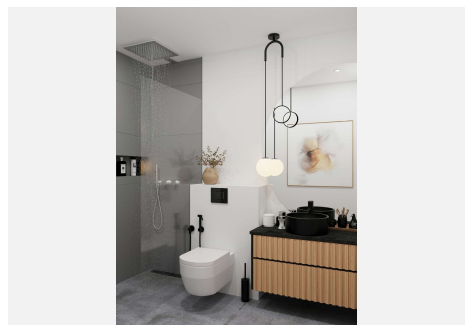

BROMLEY ESTATES

Marbella.

The property has a parking space.

There are many details and decoration elements that make this property an idyllic place to enjoy your life in Marbella:

- Aluminum windows Reynaers (Belgium)
- frameless glazing systems Albert Genau (Austria)
- hidden interior doors
- natural materials used: wood and stone
- sanitary appliances of German manufacturers
- Built-in touch light switches, different light scenes
- individually designed furniture and wardrobes
- built-in Miele appliances
- individual paintings for this project

You must see it for yourself. Call us now to visit.