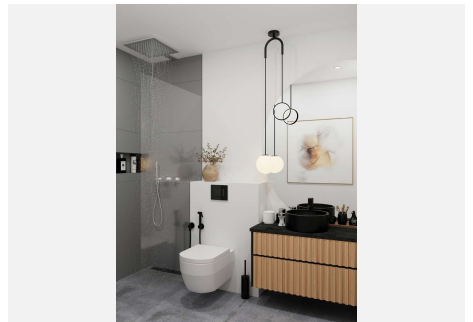

BROMLEY ESTATES

Marbella.

The property has a parking space.

There are many details and decoration elements that make this property an idyllic place to enjoy your life in Marbella:

- Aluminum windows Reynaers (Belgium)
- frameless glazing systems Albert Genau (Austria)
- hidden interior doors
- natural materials used: wood and stone
- sanitary appliances of German manufacturers
- Built-in touch light switches, different light scenes
- individually designed furniture and wardrobes
- built-in Miele appliances
- individual paintings for this project

You must see it for yourself. Call us now to visit.