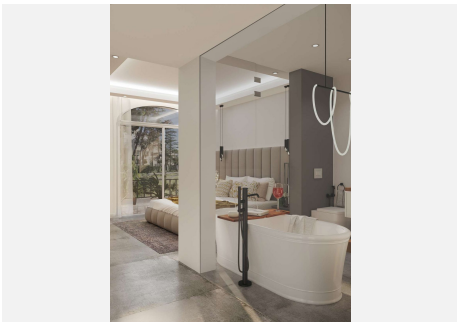

BROMLEY ESTATES

Marbella.

The property has a parking space.

There are many details and decoration elements that make this property an idyllic place to enjoy your life in Marbella:

- Aluminum windows Reynaers (Belgium)
- frameless glazing systems Albert Genau (Austria)
- hidden interior doors
- natural materials used: wood and stone
- sanitary appliances of German manufacturers
- Built-in touch light switches, different light scenes
- individually designed furniture and wardrobes
- built-in Miele appliances
- individual paintings for this project

You must see it for yourself. Call us now to visit.