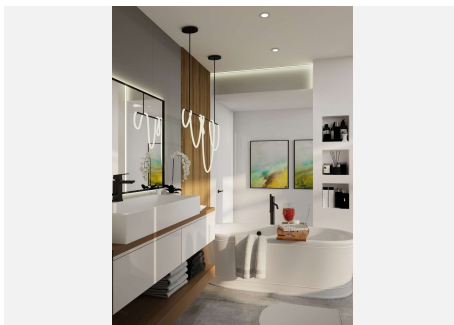

BROMLEY ESTATES

Marbella.

The property has a parking space.

There are many details and decoration elements that make this property an idyllic place to enjoy your life in Marbella:

- Aluminum windows Reynaers (Belgium)
- frameless glazing systems Albert Genau (Austria)
- hidden interior doors
- natural materials used: wood and stone
- sanitary appliances of German manufacturers
- Built-in touch light switches, different light scenes
- individually designed furniture and wardrobes
- built-in Miele appliances
- individual paintings for this project

You must see it for yourself. Call us now to visit.