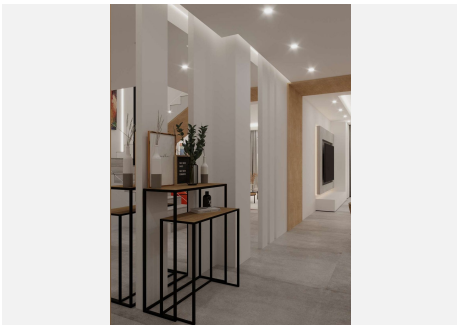

BROMLEY ESTATES

Marbella.

The property has a parking space.

There are many details and decoration elements that make this property an idyllic place to enjoy your life in Marbella:

- Aluminum windows Reynaers (Belgium)
- frameless glazing systems Albert Genau (Austria)
- hidden interior doors
- natural materials used: wood and stone
- sanitary appliances of German manufacturers
- Built-in touch light switches, different light scenes
- individually designed furniture and wardrobes
- built-in Miele appliances
- individual paintings for this project

You must see it for yourself. Call us now to visit.