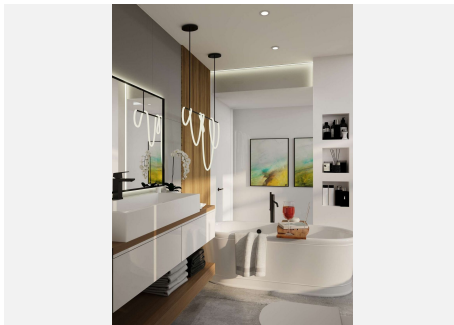

BROMLEY ESTATES

Marbella.

The property has a parking space.

There are many details and decoration elements that make this property an idyllic place to enjoy your life in Marbella:

- Aluminum windows Reynaers (Belgium)
- frameless glazing systems Albert Genau (Austria)
- hidden interior doors
- natural materials used: wood and stone
- sanitary appliances of German manufacturers
- Built-in touch light switches, different light scenes
- individually designed furniture and wardrobes
- built-in Miele appliances
- individual paintings for this project

You must see it for yourself. Call us now to visit.