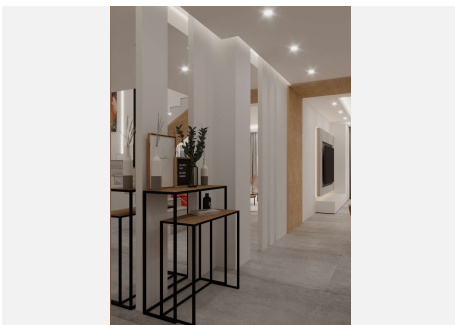

BROMLEY ESTATES

Marbella.

The property has a parking space.

There are many details and decoration elements that make this property an idyllic place to enjoy your life in Marbella:

- Aluminum windows Reynaers (Belgium)
- frameless glazing systems Albert Genau (Austria)
- hidden interior doors
- natural materials used: wood and stone
- sanitary appliances of German manufacturers
- Built-in touch light switches, different light scenes
- individually designed furniture and wardrobes
- built-in Miele appliances
- individual paintings for this project

You must see it for yourself. Call us now to visit.