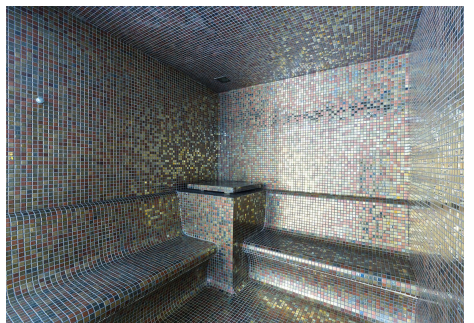

BROMLEY ESTATES

Marbella