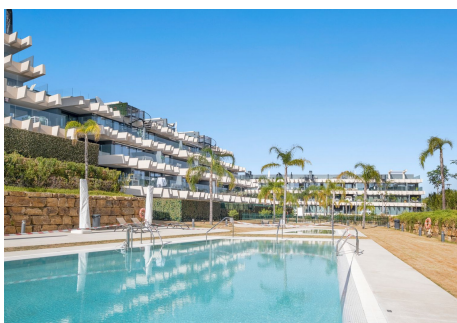

BROMLEY ESTATES

Marbella