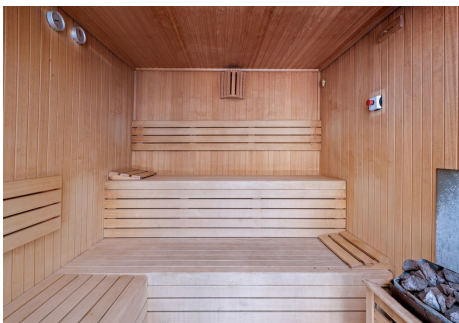

BROMLEY ESTATES

Marbella