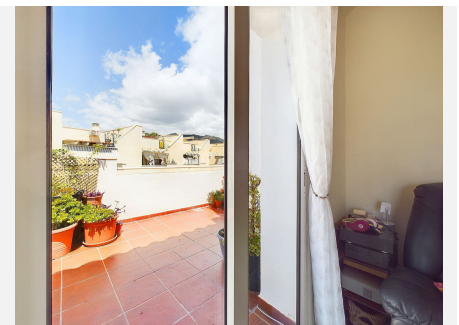

BROMLEY ESTATES

Marbella

restaurants and shops on its doorstep; combined with the tranquillity, views and feel of being up in the mountains! With the train station nearby, you can jump on a train to reach Malaga or the airport in under an hour.

The penthouse has been rented for the last 10 years and could benefit from some redecorating but offers incredible value for money in a very well-established area of Fuengirola and Costa del Sol