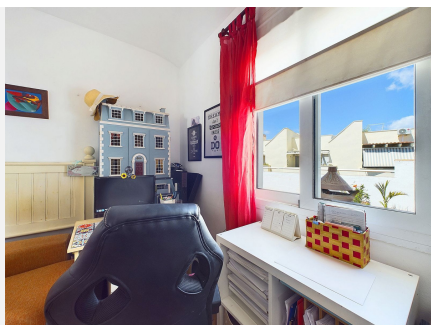

BROMLEY ESTATES

Marbella

restaurants and shops on its doorstep; combined with the tranquillity, views and feel of being up in the mountains! With the train station nearby, you can jump on a train to reach Malaga or the airport in under an hour.

The penthouse has been rented for the last 10 years and could benefit from some redecorating but offers incredible value for money in a very well-established area of Fuengirola and Costa del Sol