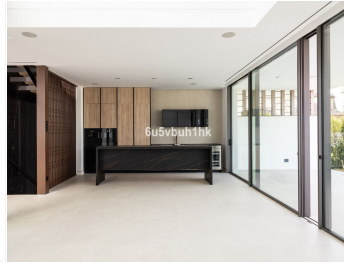

BROMLEY ESTATES

Marbella

TOWNHOUSE 4 BEDROOMS 4 BATHROOMS IN MARBELLA

📍 Marbella

REF# BEMR4748608 €5,000,000

BEDS

4

BATHS

4

BUILT

685 m²

PLOT

952 m²

Beautiful house located in an elegant and exclusive residential complex Vilas6 comprising six luxury townhouses. This modern and stylish community is centrally located between Marbella and Puerto Banús, in the established urbanization "Atalaya de Río Verde". A really special location just steps away from the most exquisite amenities and services offered by Marbella.

An intimate community offering an entirely new level of personal comfort, security, and an innovative residential concept, where the residents can enjoy the independence provided by a "Vila", while having the benefits of the services and facilities offered by the community.

If you are looking for a convenient, modern yet elegant house with a stunning view within the Mediterranean region, this property is a perfect match for you.

+34 952 939 460 · info@bromleyestatesmarbella.com Urbanizacion El Rosario, CN340, Km 188, Marbella, Malaga 29603