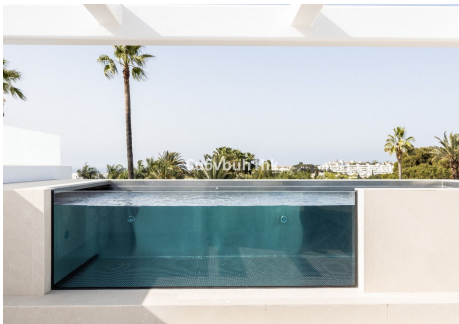

BROMLEY ESTATES

Marbella