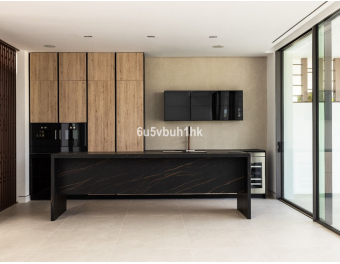

BROMLEY ESTATES

Marbella

TOWNHOUSE 4 BEDROOMS 4 BATHROOMS IN MARBELLA

📍 Marbella

REF# BEMR4748608 €5,000,000

BEDS

4

BATHS

4

BUILT

685 m²

PLOT

952 m²

Beautiful house located in an elegant and exclusive residential complex Vilas6 comprising six luxury townhouses. This modern and stylish community is centrally located between Marbella and Puerto Banús, in the established urbanization "Atalaya de Río Verde". A really special location just steps away from the most exquisite amenities and services offered by Marbella.

An intimate community offering an entirely new level of personal comfort, security, and an innovative residential concept, where the residents can enjoy the independence provided by a "Vila", while having the benefits of the services and facilities offered by the community.

If you are looking for a convenient, modern yet elegant house with a stunning view within the Mediterranean region, this property is a perfect match for you.

+34 952 939 460 · info@bromleyestatesmarbella.com Urbanizacion El Rosario, CN340, Km 188, Marbella, Malaga 29603