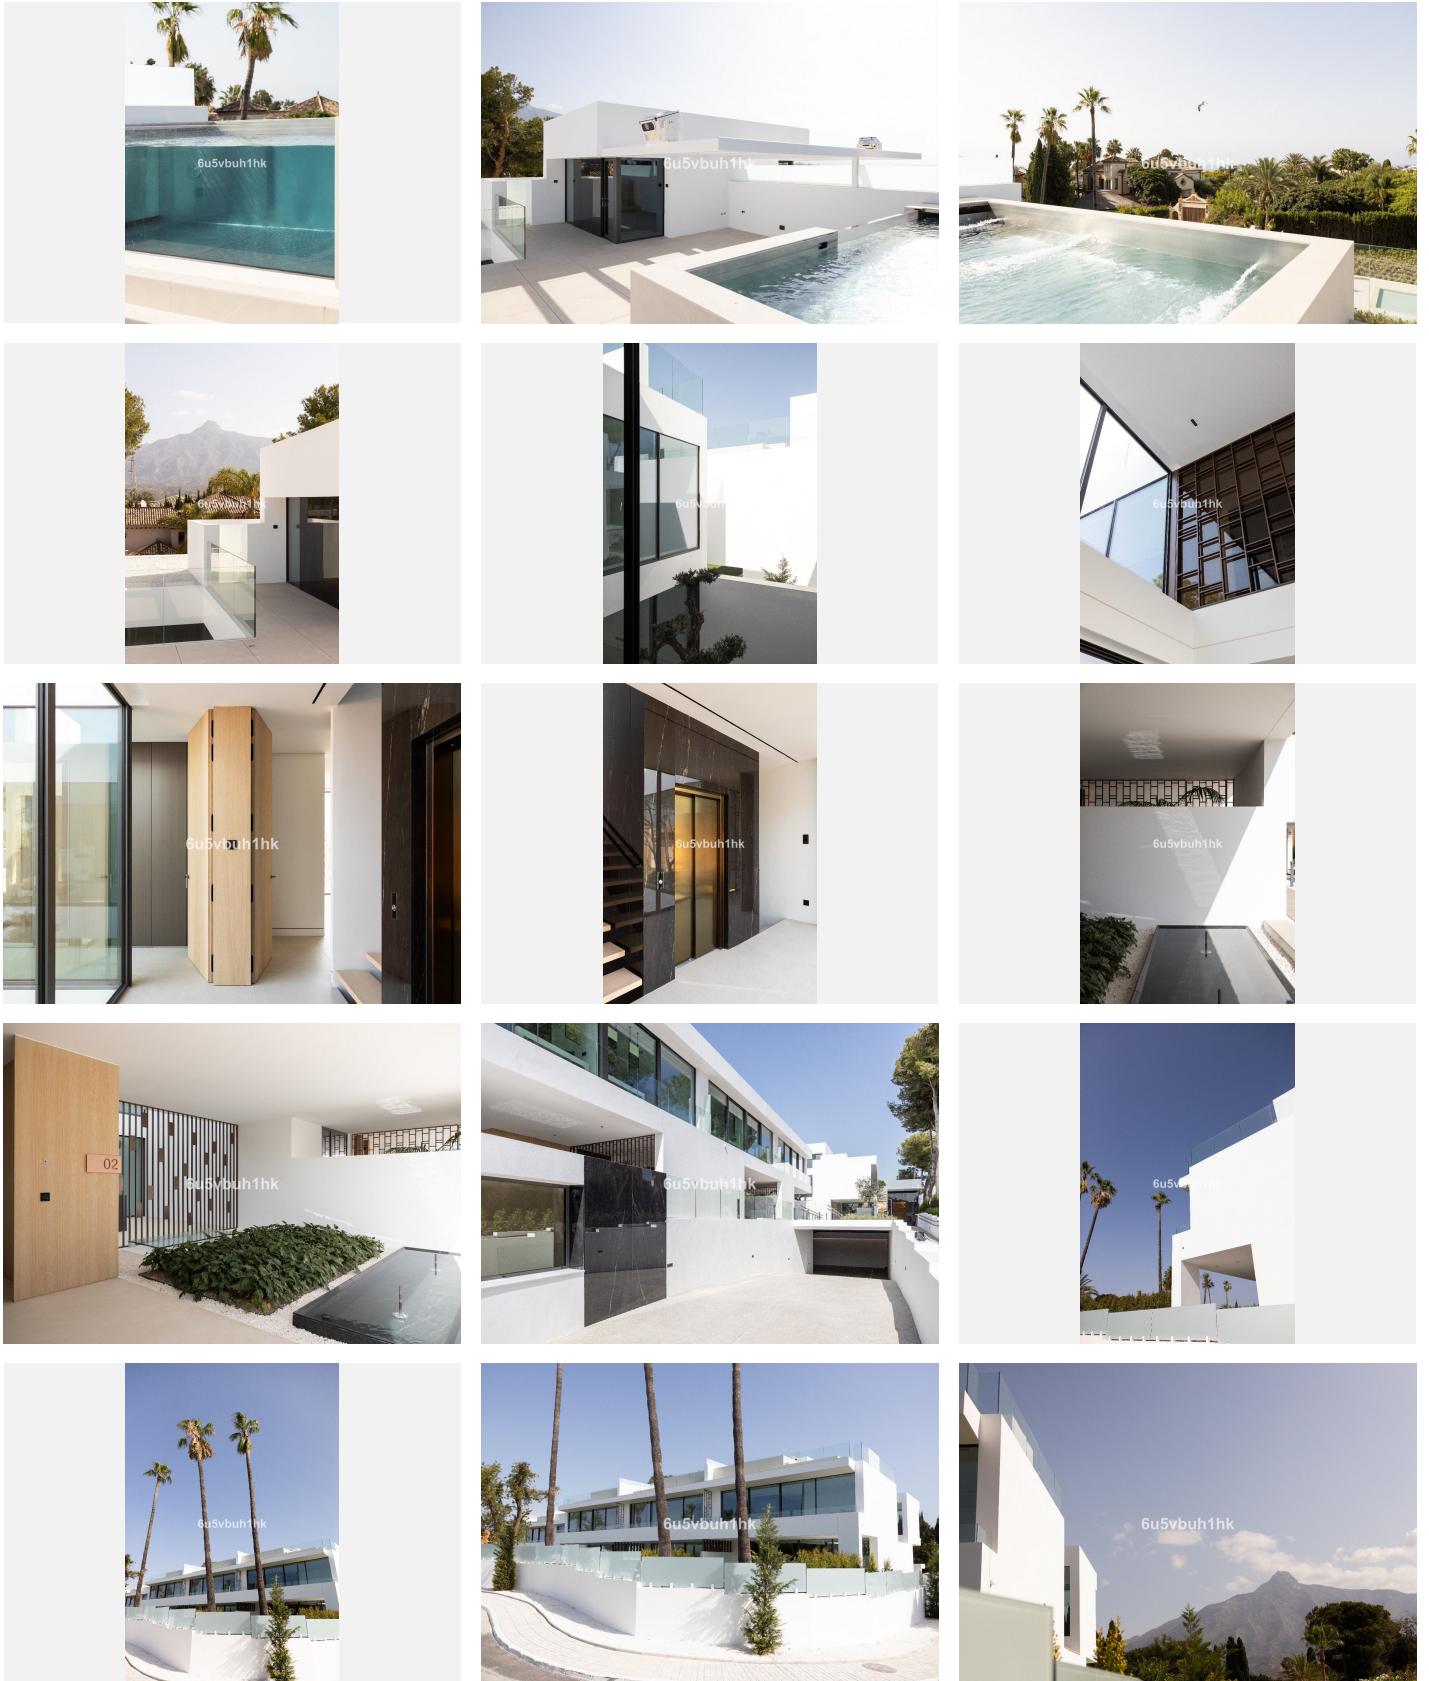

BROMLEY ESTATES

Marbella