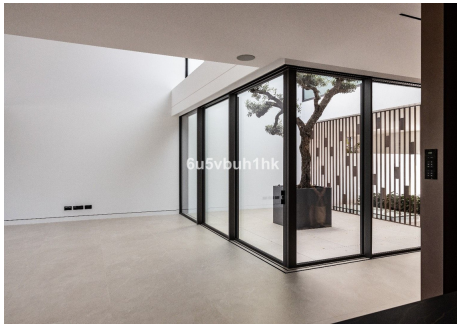

BROMLEY ESTATES

Marbella

The exclusive property is full of true modern chic: exquisite architectural details, open plan living room, restricted colour palette, floor to ceiling windows and glass doors uniting exterior and interior and providing light and elegant contemporary look. All 4 levels are connected by a modern elevator.

Do not miss your chance of owning this high-quality luxury house!
This is a unique opportunity for you to choose between Vila 2, 3 and 6.

This stunning complex is finished!

Contact us and arrange a viewing!