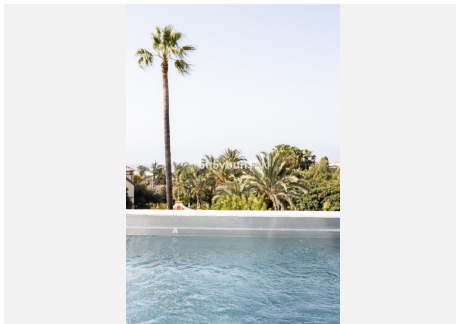

BROMLEY ESTATES

Marbella