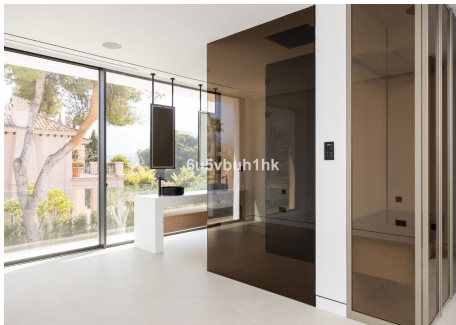

BROMLEY ESTATES

Marbella