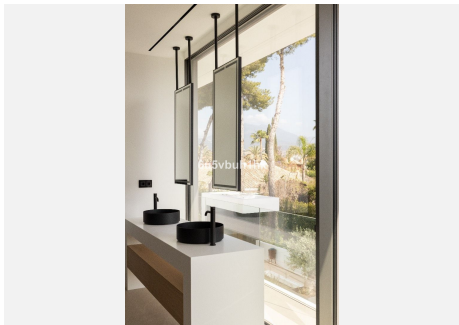

BROMLEY ESTATES

Marbella