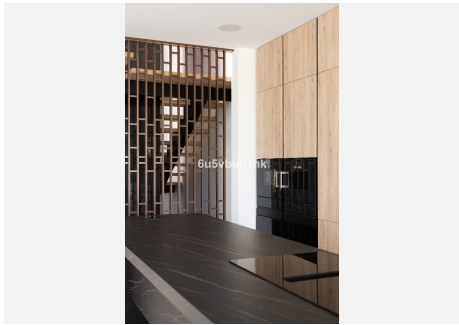

685 m<sup>2</sup>

PLOT

952 m<sup>2</sup>

Beautiful house located in an elegant and exclusive residential complex Vilas6 comprising six luxury townhouses. This modern and stylish community is centrally located between Marbella and Puerto Banús, in the established urbanization "Atalaya de Río Verde". A really special location just steps away from the most exquisite amenities and services offered by Marbella.

# BROMLEY ESTATES

*Marbella*

The exclusive property is full of true modern chic: exquisite architectural details, open plan living room, restricted colour palette, floor to ceiling windows and glass doors uniting exterior and interior and providing light and elegant contemporary look. All 4 levels are connected by a modern elevator.

Do not miss your chance of owning this high-quality luxury house!  
This is a unique opportunity for you to choose between Vila 2, 3 and 6.

This stunning complex is finished!

Contact us and arrange a viewing!