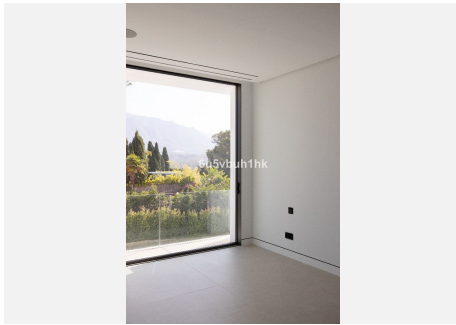

BROMLEY ESTATES

Marbella