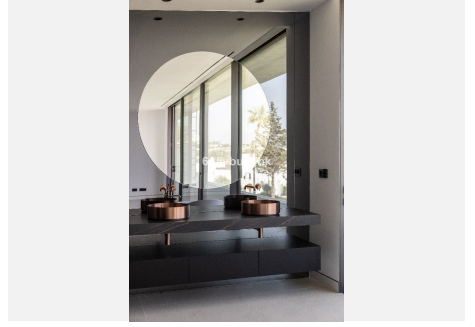

BROMLEY ESTATES

Marbella