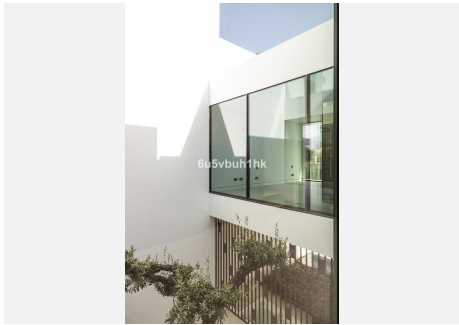

BROMLEY ESTATES

Marbella