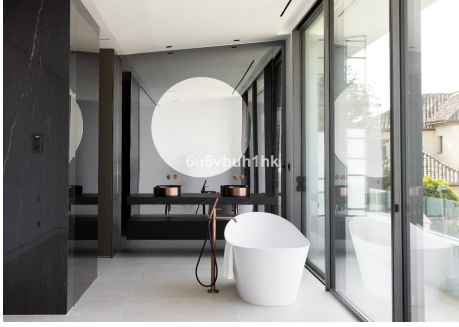

BROMLEY ESTATES

Marbella