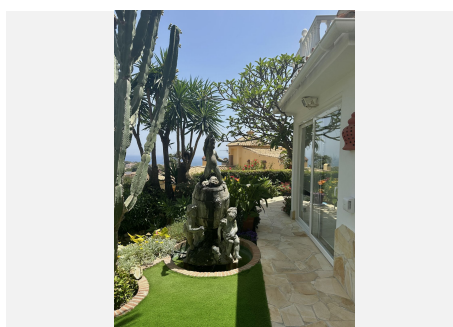

BROMLEY ESTATES

Marbella

Enjoy the best of both worlds – the peace and serenity of a private oasis and the proximity to all that Marbella has to offer. Villa La Fontaine is a truly unique gem in one of the most sought-after locations on the Costa del Sol.

Key facts:

- Absolute privacy, tranquillity
- Sweeping views of the sea, mountains and garden
- Heated outdoor pool
- Various seating options by the pool
- Rustic terrace with fire barbecue and pizza oven
- 2 further dining terraces, one with fire barbecue
- 4 double bedrooms, 4 bathrooms en suite
- 2 separate flats with lounge, kitchen and bathrooms
- Air conditioning/heating in all bedrooms and living rooms
- Fireplace in the living room
- Two fully equipped kitchens
- Laundry room with washing machine and tumble dryer.
- 3 separate entrances