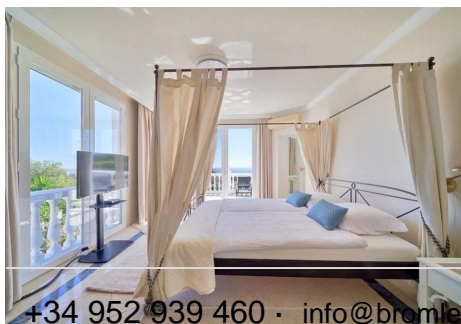

Key facts:

- Absolute privacy, tranquillity
- Sweeping views of the sea, mountains and garden
- Heated outdoor pool
- Various seating options by the pool
- Rustic terrace with fire barbecue and pizza oven
- 2 further dining terraces, one with fire barbecue
- 4 double bedrooms, 4 bathrooms en suite
- 2 separate flats with lounge, kitchen and bathrooms
- Air conditioning/heating in all bedrooms and living rooms
- Fireplace in the living room
- Two fully equipped kitchens
- Laundry room with washing machine and tumble dryer.
- 3 separate entrances