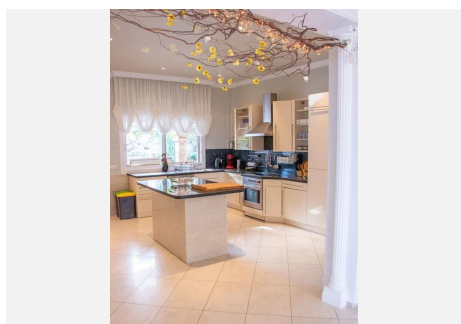

Key facts:

- Absolute privacy, tranquillity
- Sweeping views of the sea, mountains and garden
- Heated outdoor pool
- Various seating options by the pool
- Rustic terrace with fire barbecue and pizza oven
- 2 further dining terraces, one with fire barbecue
- 4 double bedrooms, 4 bathrooms en suite
- 2 separate flats with lounge, kitchen and bathrooms
- Air conditioning/heating in all bedrooms and living rooms
- Fireplace in the living room
- Two fully equipped kitchens
- Laundry room with washing machine and tumble dryer.
- 3 separate entrances