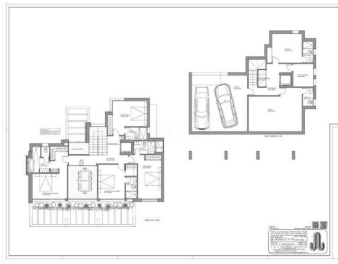

## RESIDENTIAL PLOT BEDROOMS BATHROOMS IN CASARES PLAYA

📍 Casares Playa

REF# BEMR4749361 €215,000

BEDS

BATHS

BUILT

PLOT

m<sup>2</sup>

870 m<sup>2</sup>

Residential Plot, Casares Playa, Costa del Sol.  
Garden/Plot 870 m<sup>2</sup>.  
there are 4 plots to choose or buying all price reduccion  
Setting : Urbanisation.  
Orientation : South West.  
Pool : Room For Pool.  
Views : Mountain, Panoramic.  
Garden : Private.  
Category : Resale.