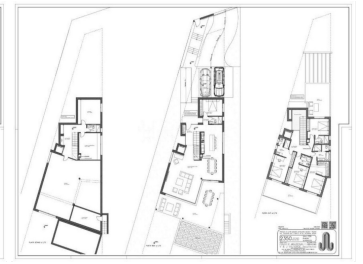

## RESIDENTIAL PLOT BEDROOMS BATHROOMS IN CASARES PLAYA

📍 Casares Playa

REF# BEMR4749361 €215,000

BEDS

BATHS

BUILT

PLOT

m<sup>2</sup>

870 m<sup>2</sup>

Residential Plot, Casares Playa, Costa del Sol.  
Garden/Plot 870 m<sup>2</sup>.  
there are 4 plots to choose or buying all price reduccion  
Setting : Urbanisation.  
Orientation : South West.  
Pool : Room For Pool.  
Views : Mountain, Panoramic.  
Garden : Private.  
Category : Resale.