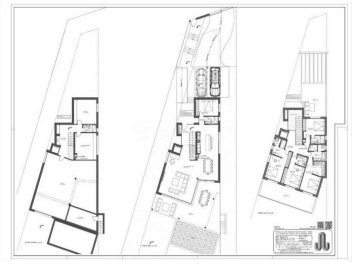

## RESIDENTIAL PLOT BEDROOMS BATHROOMS IN CASARES PLAYA

📍 Casares Playa

REF# BEMR4749361 €215,000

BEDS

BATHS

BUILT

PLOT

m<sup>2</sup>

870 m<sup>2</sup>

Residential Plot, Casares Playa, Costa del Sol.  
Garden/Plot 870 m<sup>2</sup>.  
there are 4 plots to choose or buying all price reduccion  
Setting : Urbanisation.  
Orientation : South West.  
Pool : Room For Pool.  
Views : Mountain, Panoramic.  
Garden : Private.  
Category : Resale.