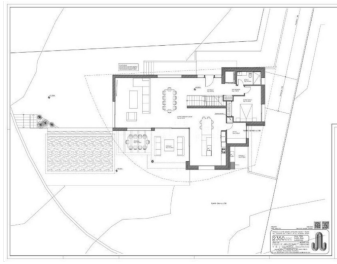

## RESIDENTIAL PLOT BEDROOMS BATHROOMS IN CASARES PLAYA

📍 Casares Playa

REF# BEMR4749361 €215,000

BEDS

BATHS

BUILT

PLOT

m<sup>2</sup>

870 m<sup>2</sup>

Residential Plot, Casares Playa, Costa del Sol.  
Garden/Plot 870 m<sup>2</sup>.  
there are 4 plots to choose or buying all price reduccion  
Setting : Urbanisation.  
Orientation : South West.  
Pool : Room For Pool.  
Views : Mountain, Panoramic.  
Garden : Private.  
Category : Resale.