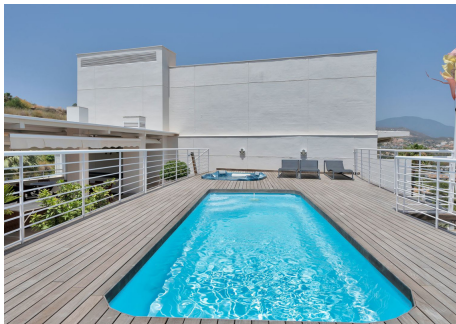

BROMLEY ESTATES

Marbella