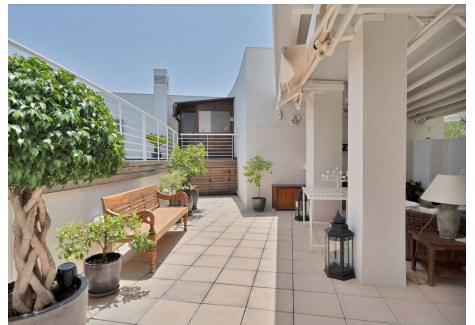

BROMLEY ESTATES

Marbella