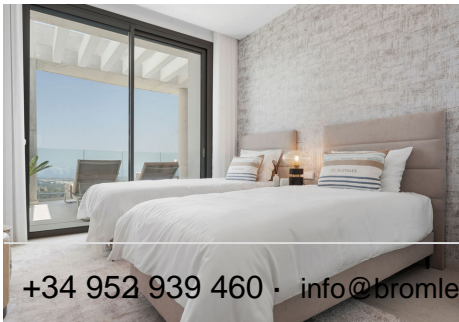

Designed with sophistication in mind, this penthouse features four spacious bedrooms (all on one floor), three bathrooms, and a guest toilet across a single floor for seamless access. The interior is outfitted with Siemens appliances and crafted with premium materials. The expansive terrace hosts a private pool and generous space for relaxation and entertainment, complemented by a communal garden and pool.

BROMLEY ESTATES

Marbella

serene environment, only minutes away from local shops, schools, and the beach.

This newly constructed penthouse is part of the exclusive Real de la Quinta community, soon to be enhanced by the El Lago Club—a luxurious facility set to feature a massive 35,000 m2 lake and beach area. The club will offer a variety of non-motorized water sports including kayaking, SUP, and water biking. Spanning over 400 meters at its longest point, the lake will anchor a range of activities managed from a central reception that coordinates sports like golf, tennis, and padel. Additionally, El Lago Club will include a wellness center with a fully equipped gym, sauna, massage areas, and a 20-meter heated pool. A restaurant and bar, along with private event spaces boasting stunning lake views, will further enhance the living experience.