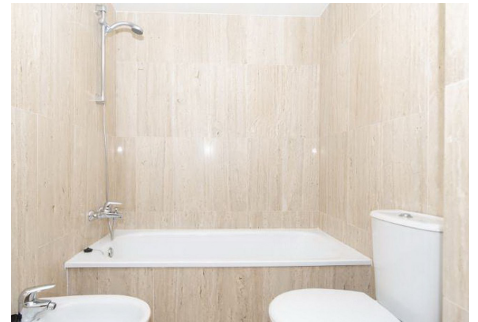

BROMLEY ESTATES

Marbella.

Middle Floor Apartment, Elviria, Costa del Sol.
2 Bedrooms, 2 Bathrooms, Built 171 m².

Setting : Suburban, Close To Golf, Close To Sea, Urbanisation.

Orientation : South.

Condition : Good.

Pool : Communal.

Climate Control : Air Conditioning.

Features : Lift, Fitted Wardrobes, Private Terrace, Marble Flooring, Double Glazing.

Furniture : Not Furnished.

Kitchen : Partially Fitted.

Garden : Communal.

Parking : Underground.

Utilities : Electricity, Drinkable Water, Telephone.

Category : Bargain, Cheap, Repossession.