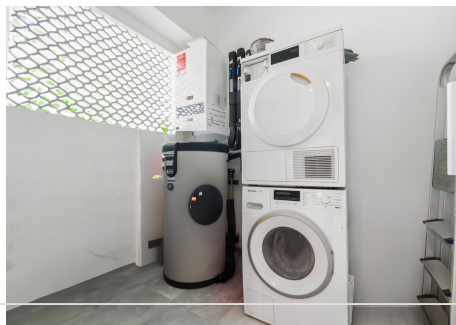

BROMLEY ESTATES

Marbella

famed for its array of international restaurants, vibrant entertainment options, and designer boutiques.

Residents of Monte Paraíso enjoy access to lush, tropical gardens, four pristine outdoor swimming pools, and a luxurious heated indoor pool. The complex also boasts a fully equipped gym, a squash court, sauna, and indulgent treatment rooms, making it a sanctuary of wellness and relaxation.

Experience the pinnacle of opulent living in this magnificent Monte Paraíso apartment, where every day feels like a luxurious retreat.

+34 952 939 460 · info@bromleyestatesmarbella.com Urbanizacion El Rosario, CN340, Km 188, Marbella, Malaga 29603