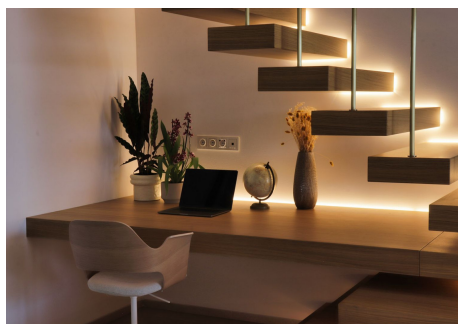

BROMLEY ESTATES

Marbella.

property.

The condominium has a fully maintained tropical garden with a lake, private swimming pool with a pool bar and direct access to the beach.

Equipment: security systems with security camera, Airconditioner, Electric floor heating, fully equipped kitchen, Dolby Atmos HIFI system, TV in all rooms, WIFI Hot-Spot System 5g.

Used brands: Bose, Sony, Samsung, Miele, Neff, Bosch, Villeroy&Boch, Laufen, Grohe.

More info: www.lhdspain.eu