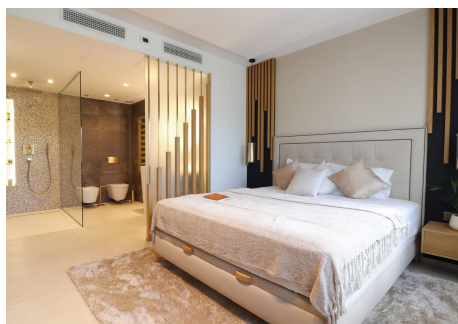

BROMLEY ESTATES

Marbella.

property.

The condominium has a fully maintained tropical garden with a lake, private swimming pool with a pool bar and direct access to the beach.

Equipment: security systems with security camera, Airconditioner, Electric floor heating, fully equipped kitchen, Dolby Atmos HIFI system, TV in all rooms, WIFI Hot-Spot System 5g.

Used brands: Bose, Sony, Samsung, Miele, Neff, Bosch, Villeroy&Boch, Laufen, Grohe.

More info: www.lhdspain.eu