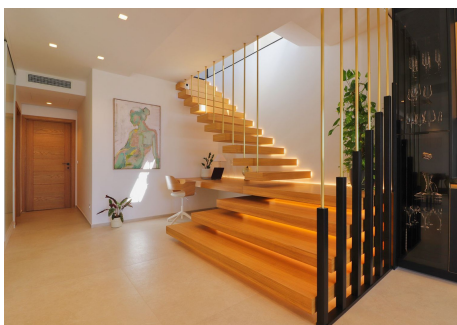

BROMLEY ESTATES

Marbella.

property.

The condominium has a fully maintained tropical garden with a lake, private swimming pool with a pool bar and direct access to the beach.

Equipment: security systems with security camera, Airconditioner, Electric floor heating, fully equipped kitchen, Dolby Atmos HIFI system, TV in all rooms, WIFI Hot-Spot System 5g.

Used brands: Bose, Sony, Samsung, Miele, Neff, Bosch, Villeroy&Boch, Laufen, Grohe.

More info: www.lhdspain.eu