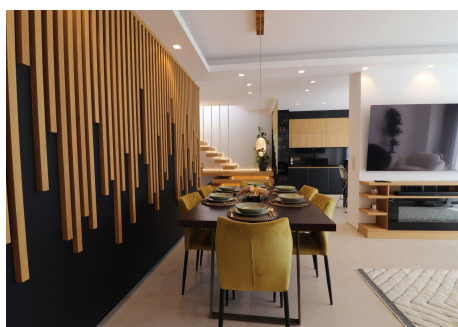

BROMLEY ESTATES

Marbella.

property.

The condominium has a fully maintained tropical garden with a lake, private swimming pool with a pool bar and direct access to the beach.

Equipment: security systems with security camera, Airconditioner, Electric floor heating, fully equipped kitchen, Dolby Atmos HIFI system, TV in all rooms, WIFI Hot-Spot System 5g.

Used brands: Bose, Sony, Samsung, Miele, Neff, Bosch, Villeroy&Boch, Laufen, Grohe.

More info: www.lhdspain.eu