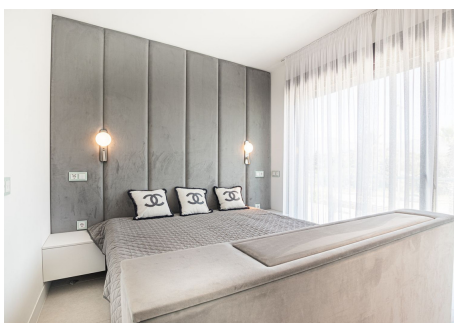

BROMLEY ESTATES

Marbella