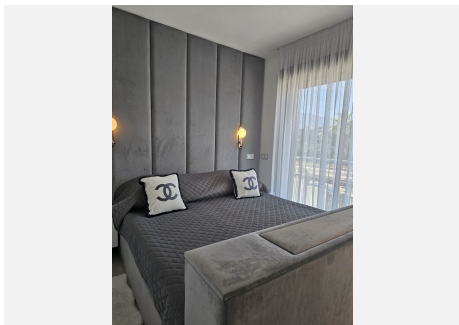

BROMLEY ESTATES

Marbella

extra-sized heated swimming pool, you can enjoy a tennis/paddle court, outdoor BBQ, Jacuzzi, kids pool, gym pavilion, and kids play area. There are security systems and a concierge.

The residential offering stands out for the quality of its materials, exclusivity, architectural features, and enviable beachfront location.

In front of the urbanization, there is a new promenade and a few very nice beach clubs to spend your relaxing time there.

Extra Description

°security

°kids pool

°jacuzzi

°outdoor kitchen BBQ pavilion

°tennis court

°paddle court

°gym pavilion

°kids play area

The project that aims to obtain the BREEAM® International Certificate

+34 952 939 460 · info@bromleyestatesmarbella.com · Urbanizacion El Rosario, CN340, Km 188, Marbella, Malaga 29603