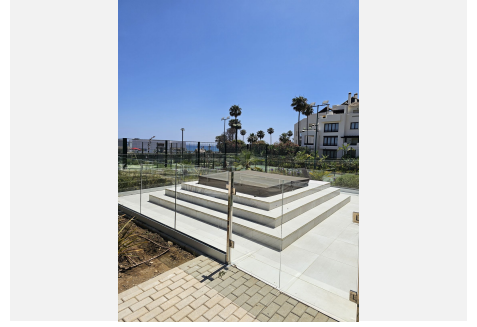

BROMLEY ESTATES

Marbella