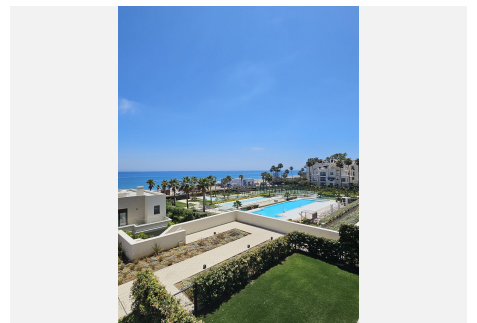

BROMLEY ESTATES

Marbella