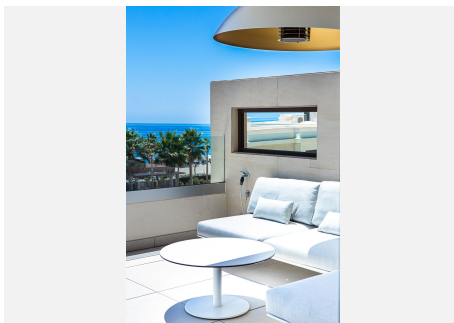

BROMLEY ESTATES

Marbella