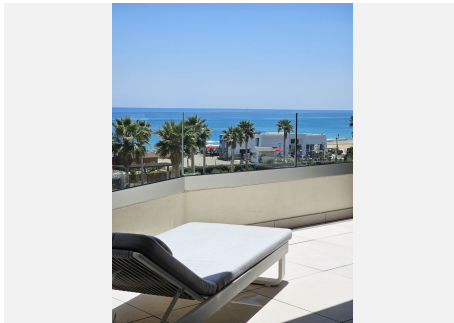

BROMLEY ESTATES

Marbella