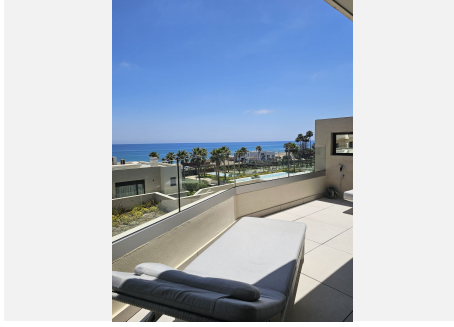

BROMLEY ESTATES

Marbella