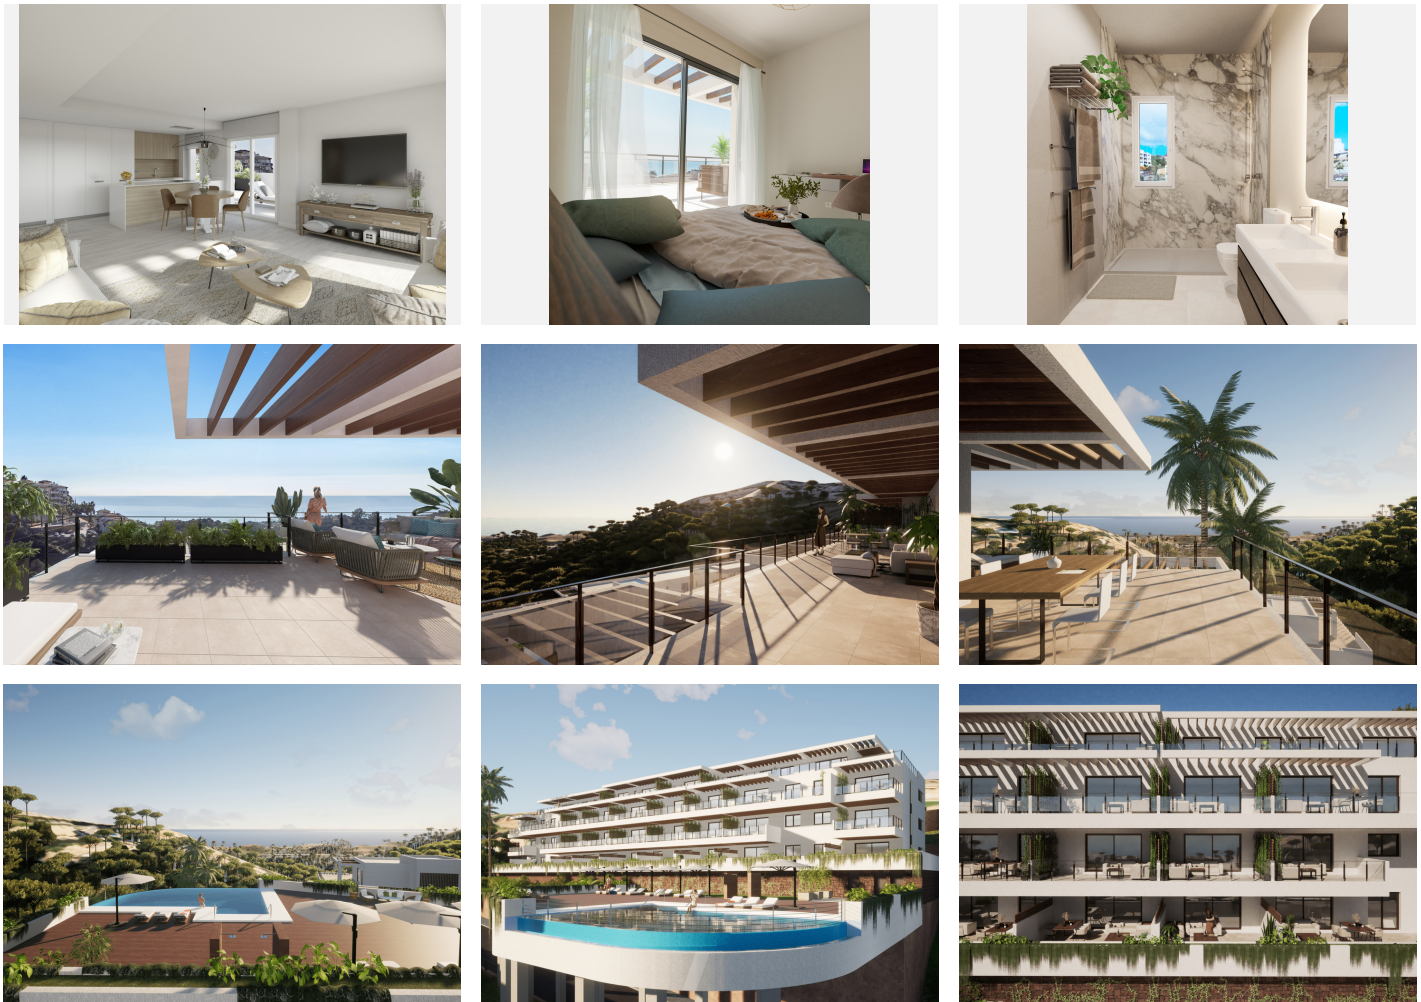

BROMLEY ESTATES

Marbella

The purchase includes not only a home, but also comfort and security. You will have your own parking space and storage room to store your treasures and keep your space impeccably organized. Enjoy the community pool where you can dive in and relax, a modern gym to keep your body fit, a versatile multipurpose room for your events or meetings and a children's area where the little ones can let their imaginations run wild.

With its privileged location, you will have access to a wide range of services in the charming surroundings of Casares Costa, El Cortesin, Manilva pueblo and Sotogrande. And for lovers of golf, beaches and outdoor adventure, you will be surrounded by the best golf clubs and courses in the area, magnificent beaches and coves, and mountains that offer endless activities to explore and enjoy.

Don't wait any longer to make your dream come true. Contact us today and reserve your favorite option and we will help you in every way possible towards your new home by the sea in Manilva.