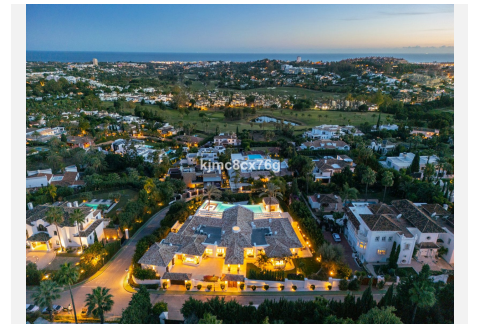

BROMLEY ESTATES

Marbella