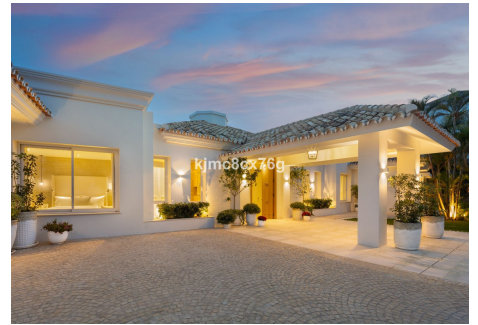

BROMLEY ESTATES

Marbella