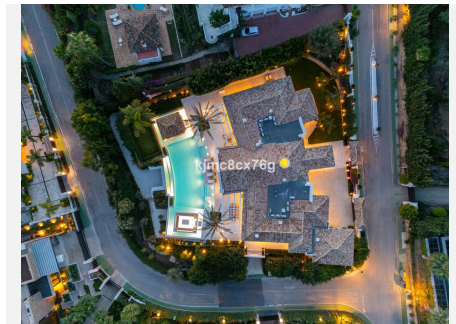

BROMLEY ESTATES

Marbella