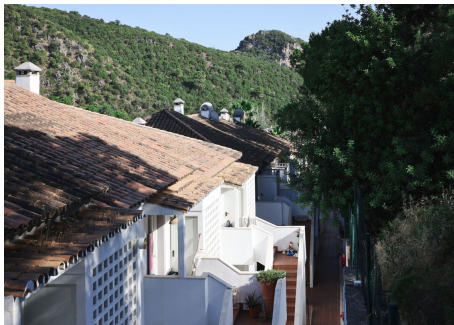

BROMLEY ESTATES

Marbella