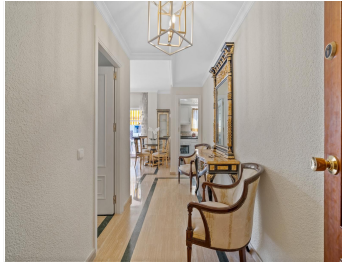

BROMLEY ESTATES

Marbella.

MIDDLE FLOOR APARTMENT 1 BEDROOM 1 BATHROOM IN PUERTO BANÚS

📍 Puerto Banús

REF# BEMR4767853 €525,000

BEDS

1

BATHS

1

BUILT

80 m²

TERRACE

30 m²

Wonderful large 1 bedroom apartment located on the 1st floor of this frontline Beach complex in Puerto Banus, Marbella. This exquisite beachfront apartment embodies luxury living on the Costa del Sol, renowned as one of Europe's most glamorous destinations, sets the stage for this remarkable property.

A very spacious apartment with many windows making this a very bright and open plan apartment, you have a large wrap around terrace which is covered giving plenty of space to relax.

You have a small sea view from the terraced are only a few steps to the beach with 24 hour security and only 5 minutes walk to Puerto Banus.

A very good size double bedroom and ensuite bathroom with a fully fitted kitchen make this apartment an attractive option so someone that want to be right in the heart of Banus with it trendy bars, restaurants and shops .

+34 952 939 460 · info@bromleyestatesmarbella.com Urbanizacion El Rosario, CN340, Km 188, Marbella, Malaga 29603