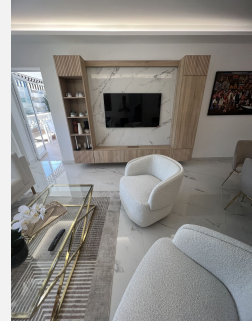

BROMLEY ESTATES

Marbella

families or anyone wishing to achieve high rental income. Priced to sell and must be seen!

+34 952 939 460 | info@bromleyestatesmarbella.com | Urbanizacion El Rosario, CN340, Km 188, Marbella, Malaga 29603