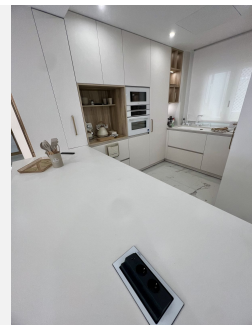

BROMLEY ESTATES

Marbella

families or anyone wishing to achieve high rental income. Priced to sell and must be seen!

+34 952 939 460 | info@bromleyestatesmarbella.com | Urbanizacion El Rosario, CN340, Km 188, Marbella, Malaga 29603