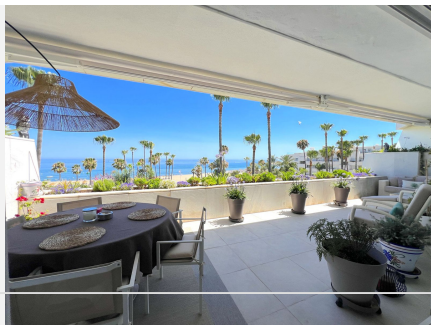

BROMLEY ESTATES

Marbella

opportunity to turn this dream into reality with a visit.

Built in 1998 and in excellent condition, the penthouse has hot/cold pump heating, air conditioning, built-in wardrobes, storage room and a garage space included in the price.

Located on the 3rd floor of a building with an elevator and facing south, this property also has a community pool and garden. With an energy class C in energy consumption and CO2 emissions, this property is both efficient and luxurious. Don't miss the opportunity to live in one of the most coveted places on the Costa del Sol!

+34 952 939 460 · info@bromleyestatesmarbella.com Urbanizacion El Rosario, CN340, Km 188, Marbella, Malaga 29603